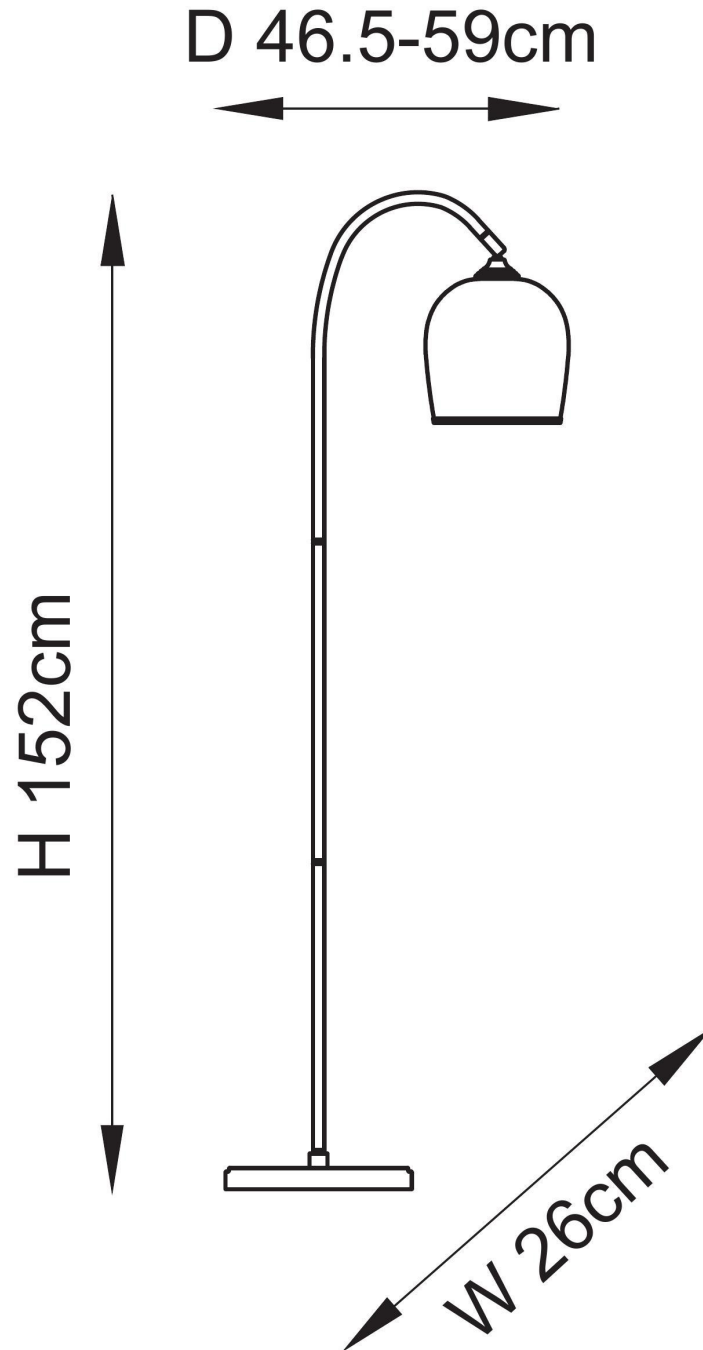

Endon Lighting - Ashcroft - 120620 - Aged Brass Clear Glass Floor Lamp

CONTACT