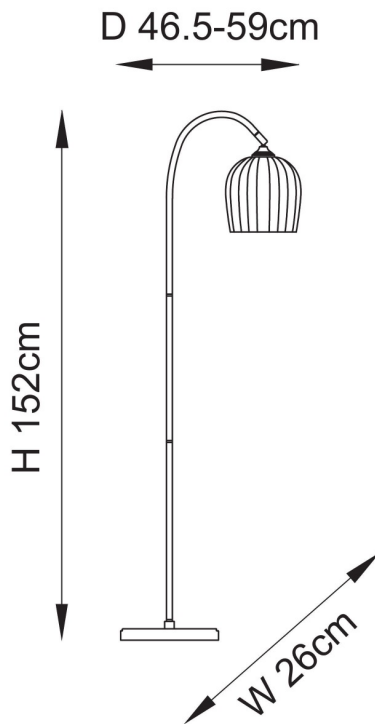

Endon Lighting - Ashcroft - 120621 - Aged Brass Clear Ribbed Glass

REFERENCE

- SKU: FCL-31046
- Supplier SKU: 120621
- Barcode: 5016087219049

DESCRIPTION

Bring timeless illuminated elegance to any space with this clean line floor lamp, featuring an adjustable head. The gracefully curved stem in a warm brass metal finish is complemented by a ribbed domed glass shade, offering both style and function. Ideal for reading nooks, lounge areas, or bedrooms, its adjustable design allows you to direct light exactly where it's needed.

CATEGORY

- Brand: Endon Lighting
- Family: Ashcroft
- Category: Indoor Lighting / Floor / Decorative

APPEARANCE

- Base: Brushed Aged Brass Plate
- Shade: Clear Ribbed Glass

DIMENSION

- Height: 1520mm
- Width: 260mm
- Depth: 465 - 590mm
- Weight: 0kg

LIGHT SOURCE

- Lamp included: No
- Lamp detail: 10W Max LED E27 ES (required)
- Non-dimmable
- Energy class: Not applicable
- Switch: In-line On/Off Foot Switch

SPECIFICATION

- Ingress protection: IP20
- Class: Class II - Double Insulated, No Earth
- Voltage: 240V