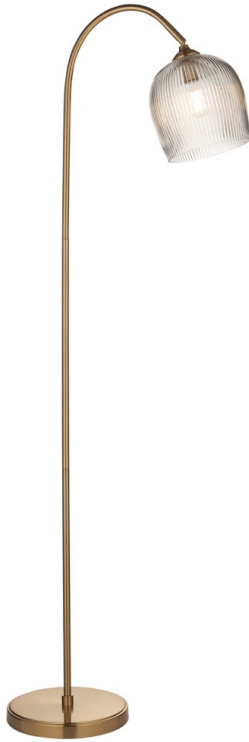

Endon Lighting - Ashcroft - 120621 - Aged Brass Clear Ribbed Glass

REFERENCE

- SKU: FCL-31046
- Supplier SKU: 120621
- Barcode: 5016087219049

DESCRIPTION

Bring timeless illuminated elegance to any space with this clean line floor lamp, featuring an adjustable head. The gracefully curved stem in a warm brass metal finish is complemented by a ribbed domed glass shade, offering both style and function. Ideal for reading nooks, lounge areas, or bedrooms, its adjustable design allows you to direct light exactly where it's needed.

CATEGORY

- Brand: Endon Lighting
- Family: Ashcroft
- Category: Indoor Lighting / Floor / Decorative

APPEARANCE

- Base: Brushed Aged Brass Plate
- Shade: Clear Ribbed Glass

DIMENSION

- Height: 1520mm
- Width: 260mm
- Depth: 465 - 590mm
- Weight: 0kg

LIGHT SOURCE

- Lamp included: No
- Lamp detail: 10W Max LED E27 ES (required)
- Non-dimmable
- Energy class: Not applicable
- Switch: In-line On/Off Foot Switch

SPECIFICATION

- Ingress protection: IP20
- Class: Class II - Double Insulated, No Earth
- Voltage: 240V