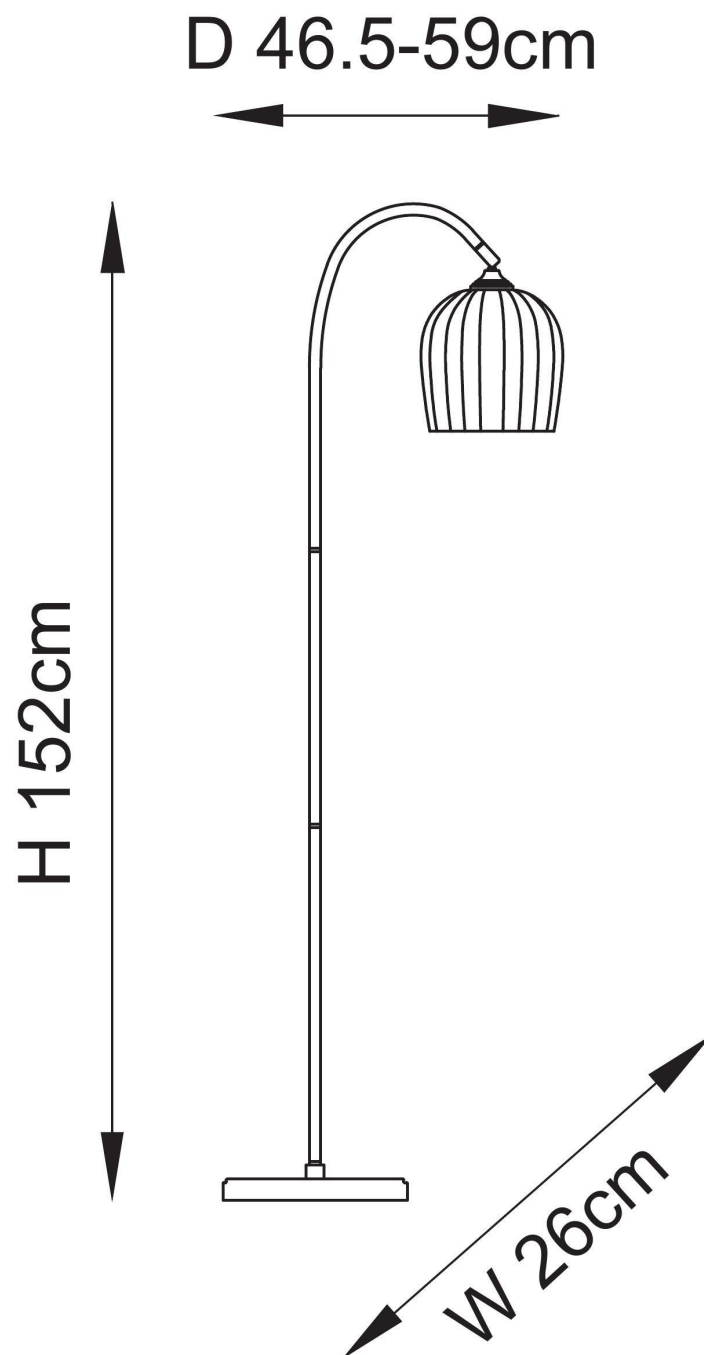

Endon Lighting - Ashcroft - 120621 - Aged Brass Clear Ribbed Glass

CONTACT