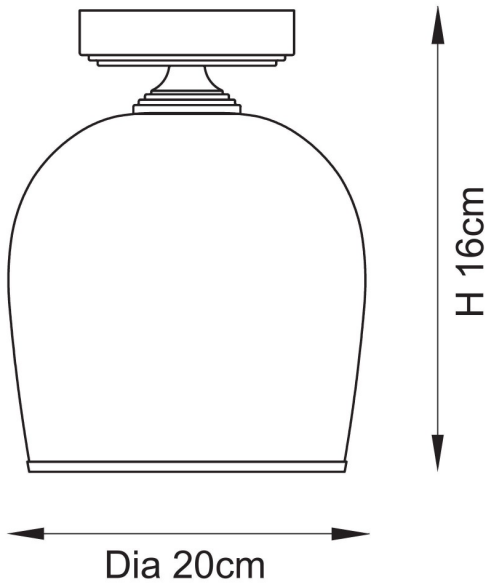

SPECIFICATION

- Ingress protection: IP20
- Class: Class I - Single Insulated, Earthed
- Voltage: 240V