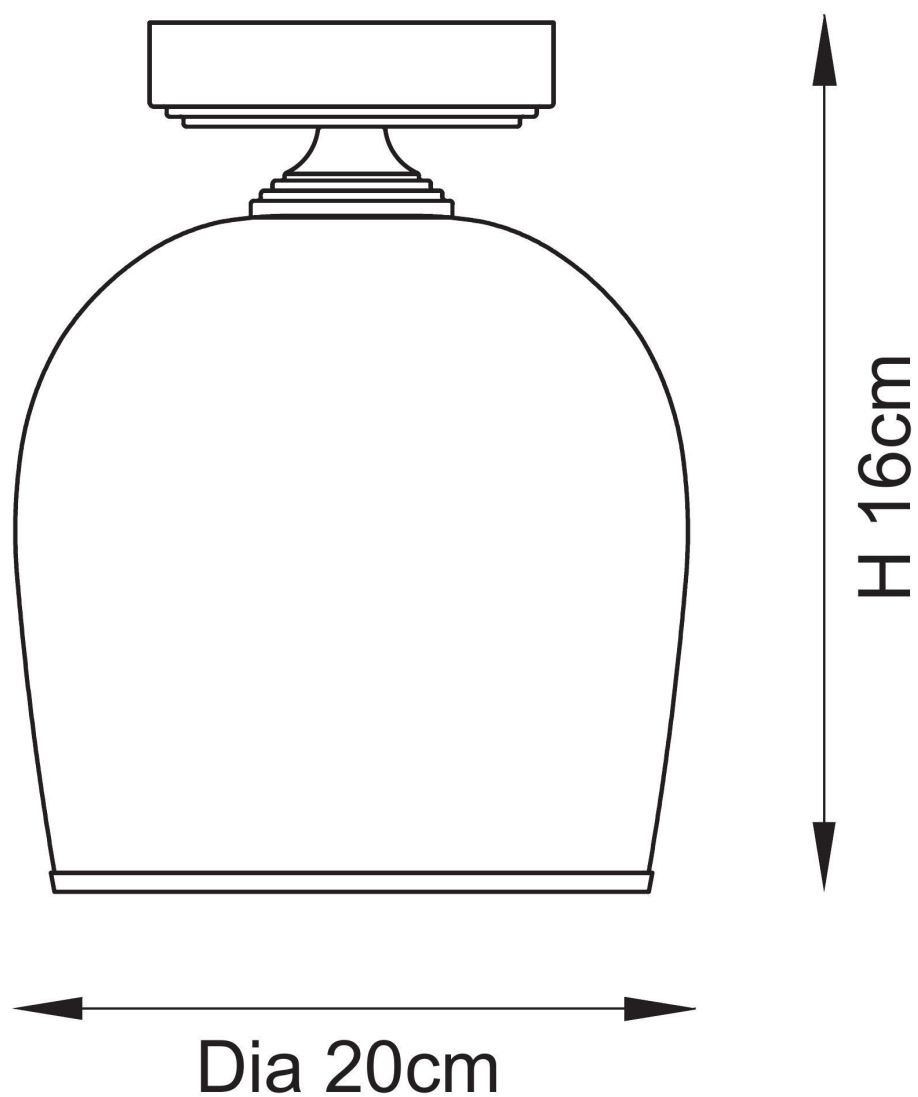

Endon Lighting - Ashcroft - 120622 - Aged Brass Clear Glass Flush Ceiling Light

CONTACT