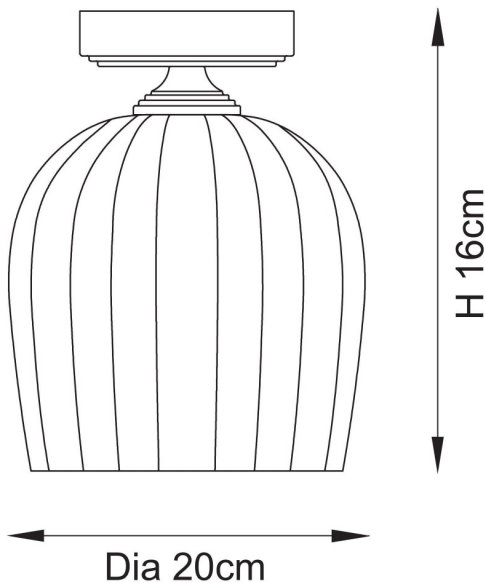

SPECIFICATION

- Ingress protection: IP20
- Class: Class I - Single Insulated, Earthed
- Voltage: 240V