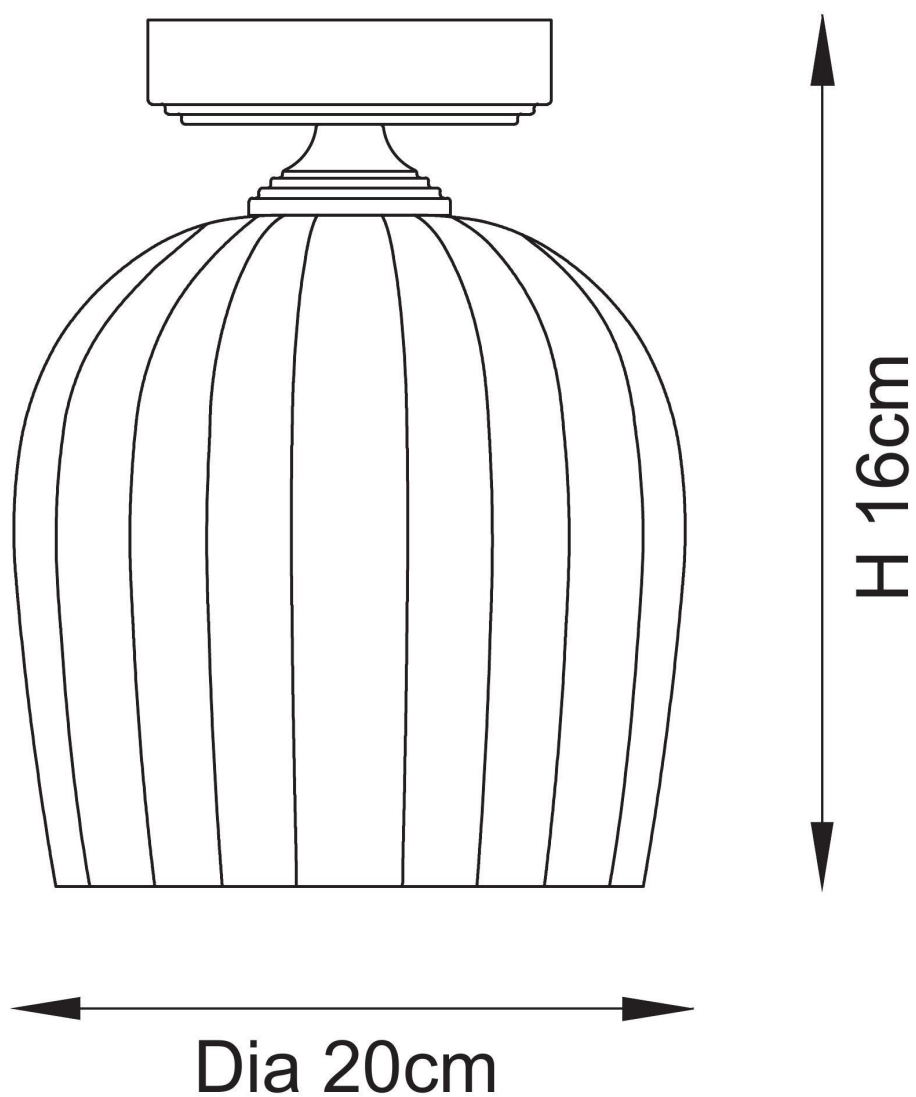

Endon Lighting - Ashcroft - 120623 - Aged Brass Clear Ribbed Glass Flush Ceiling Light

CONTACT