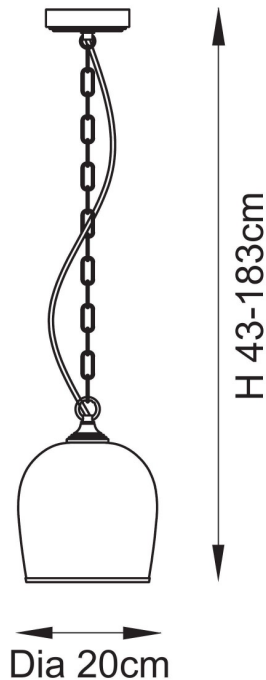

Endon Lighting - Ashcroft - 120624 - Aged Brass Clear Glass Ceiling Pendant Light

REFERENCE

- SKU: FCL-31049
- Supplier SKU: 120624
- Barcode: 5016087219070

DESCRIPTION

Refined and versatile, this single pendant light in a warm brass finish, features a clear glass dome accented by a classic metal edge, suspended from a height-adjustable chain and black braided flex for a vintage-inspired touch. The exposed bulb design adds charm and ambient warmth, making it ideal for kitchens, dining areas, or hallway settings. Style it solo or in multiples for a striking statement with timeless appeal.

CATEGORY

- Brand: Endon Lighting
- Family: Ashcroft
- Category: Indoor Lighting / Ceiling / Single

APPEARANCE

- Base: Brushed Aged Brass Plate
- Shade: Clear Glass

DIMENSION

- Height: 430 - 1830mm
- Diameter: 200mm
- Weight: 0kg

LIGHT SOURCE

- Lamp included: No
- Lamp detail: 10W Max LED E27 ES (required)
- Dimmable
- Energy class: Not applicable
- Switch: No

SPECIFICATION

- Ingress protection: IP20
- Class: Class I - Single Insulated, Earthed
- Voltage: 240V