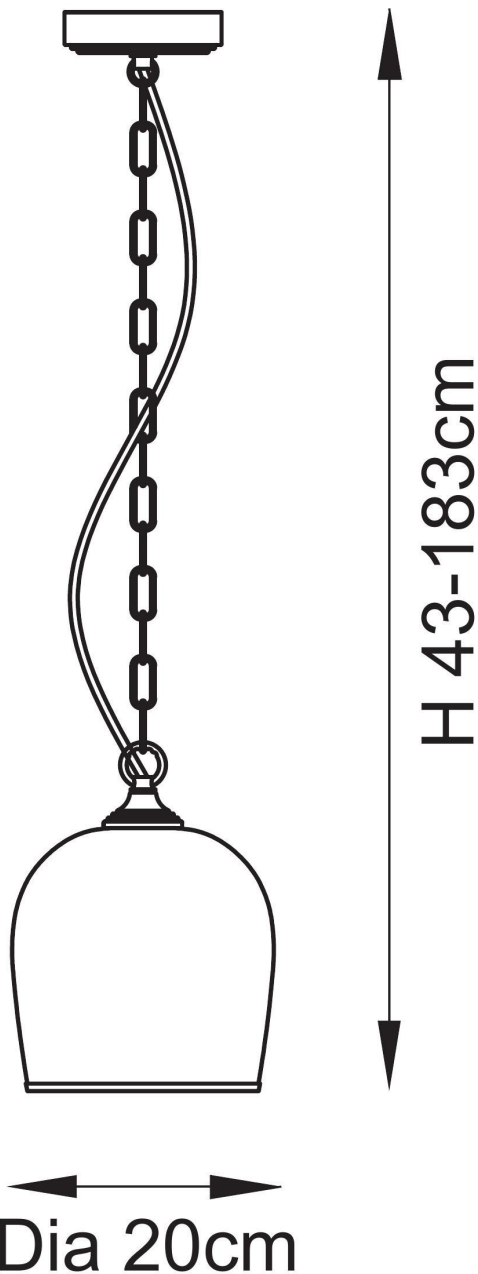

Endon Lighting - Ashcroft - 120624 - Aged Brass Clear Glass Ceiling Pendant Light

CONTACT