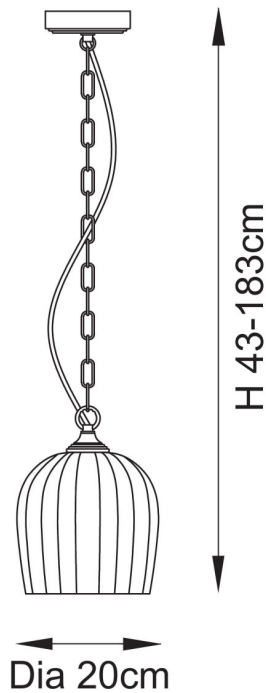

Endon Lighting - Ashcroft - 120625 - Aged Brass Clear Ribbed Glass Ceiling Pendant Light

REFERENCE

- SKU: FCL-31050
- Supplier SKU: 120625
- Barcode: 5016087219087

DESCRIPTION

Refined and versatile, this single pendant light in a warm brass finish, features a clear ribbed glass dome shade, suspended from a height-adjustable chain and black braided flex for a vintage-inspired touch. The exposed bulb design adds charm and ambient warmth, making it ideal for kitchens, dining areas, or hallway settings. Style it solo or in multiples for a striking statement with timeless appeal.

CATEGORY

- Brand: Endon Lighting
- Family: Ashcroft
- Category: Indoor Lighting / Ceiling / Single

APPEARANCE

- Base: Brushed Aged Brass Plate
- Shade: Clear Ribbed Glass

DIMENSION

- Height: 430 - 1830mm
- Diameter: 200mm
- Weight: 0kg

LIGHT SOURCE

- Lamp included: No
- Lamp detail: 10W Max LED E27 ES (required)
- Dimmable
- Energy class: Not applicable
- Switch: No

SPECIFICATION

- Ingress protection: IP20
- Class: Class I - Single Insulated, Earthed
- Voltage: 240V