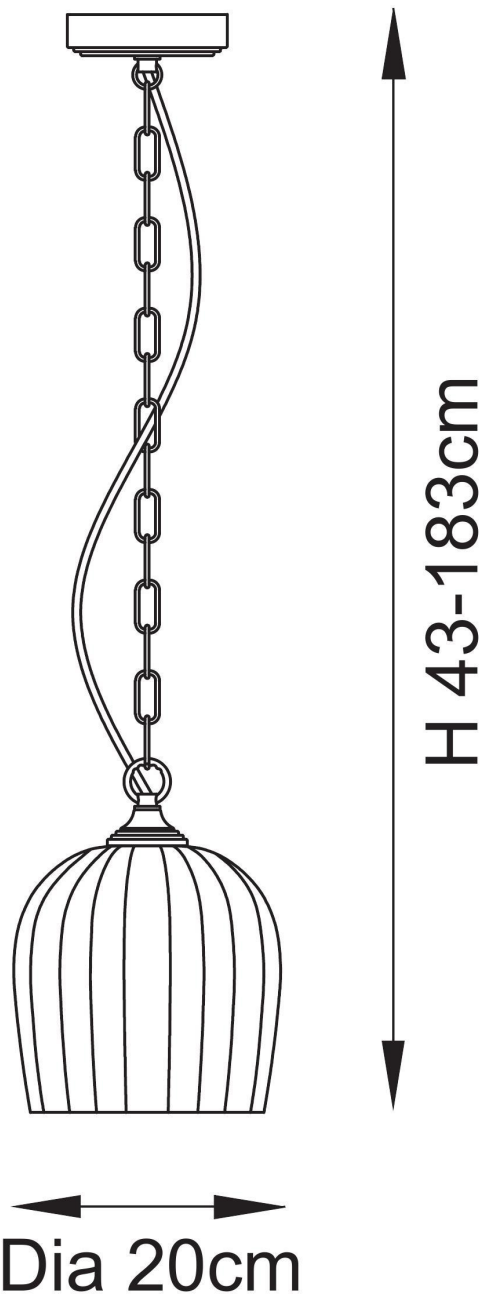

Endon Lighting - Ashcroft - 120625 - Aged Brass Clear Ribbed Glass Ceiling Pendant Light

CONTACT