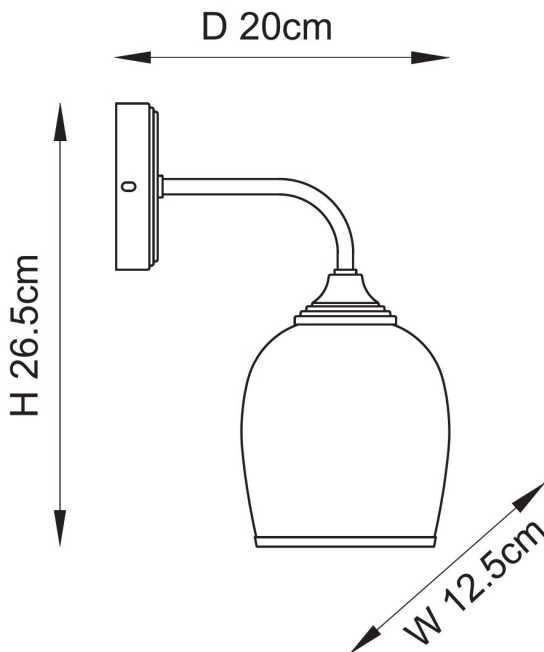

SPECIFICATION

- Ingress protection: IP20
- Class: Class I - Single Insulated, Earthed
- Voltage: 240V