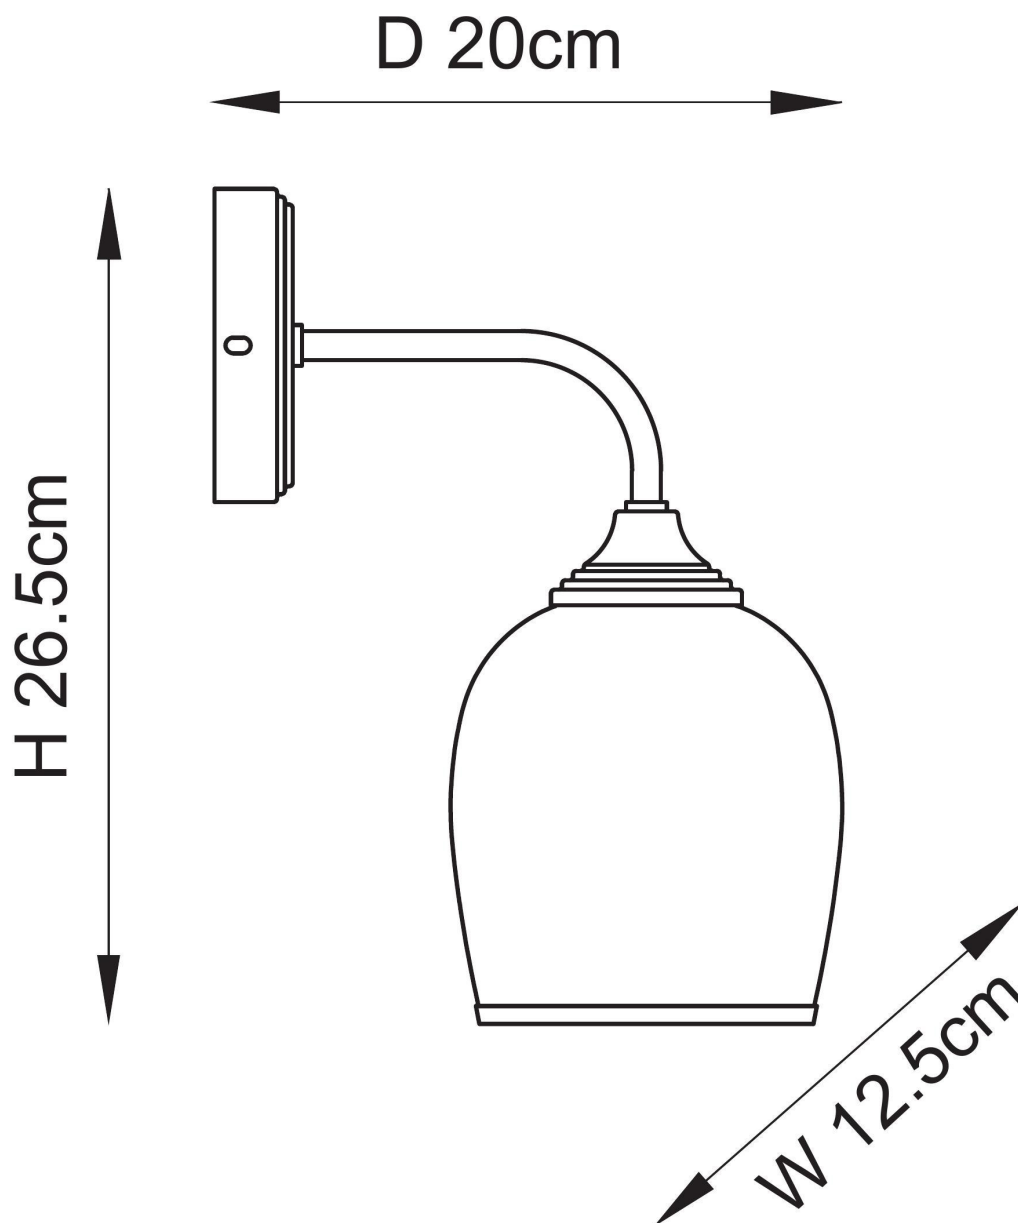

Endon Lighting - Ashcroft - 120626 - Aged Brass Clear Glass Wall Light

**CONTACT**