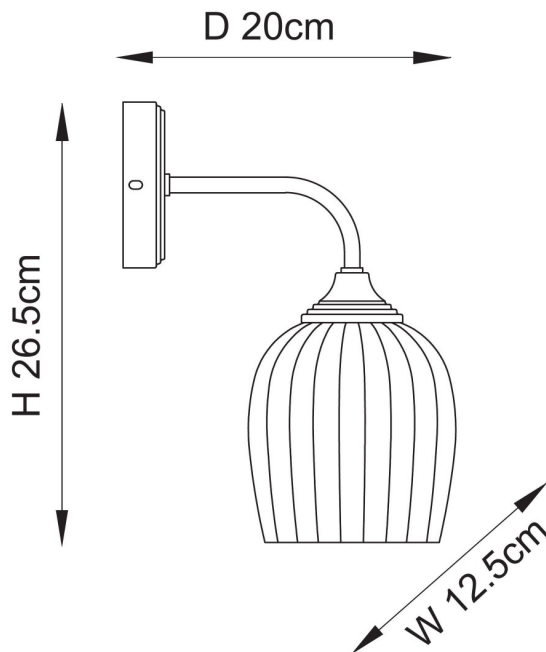

SPECIFICATION

- Ingress protection: IP20
- Class: Class I - Single Insulated, Earthed
- Voltage: 240V