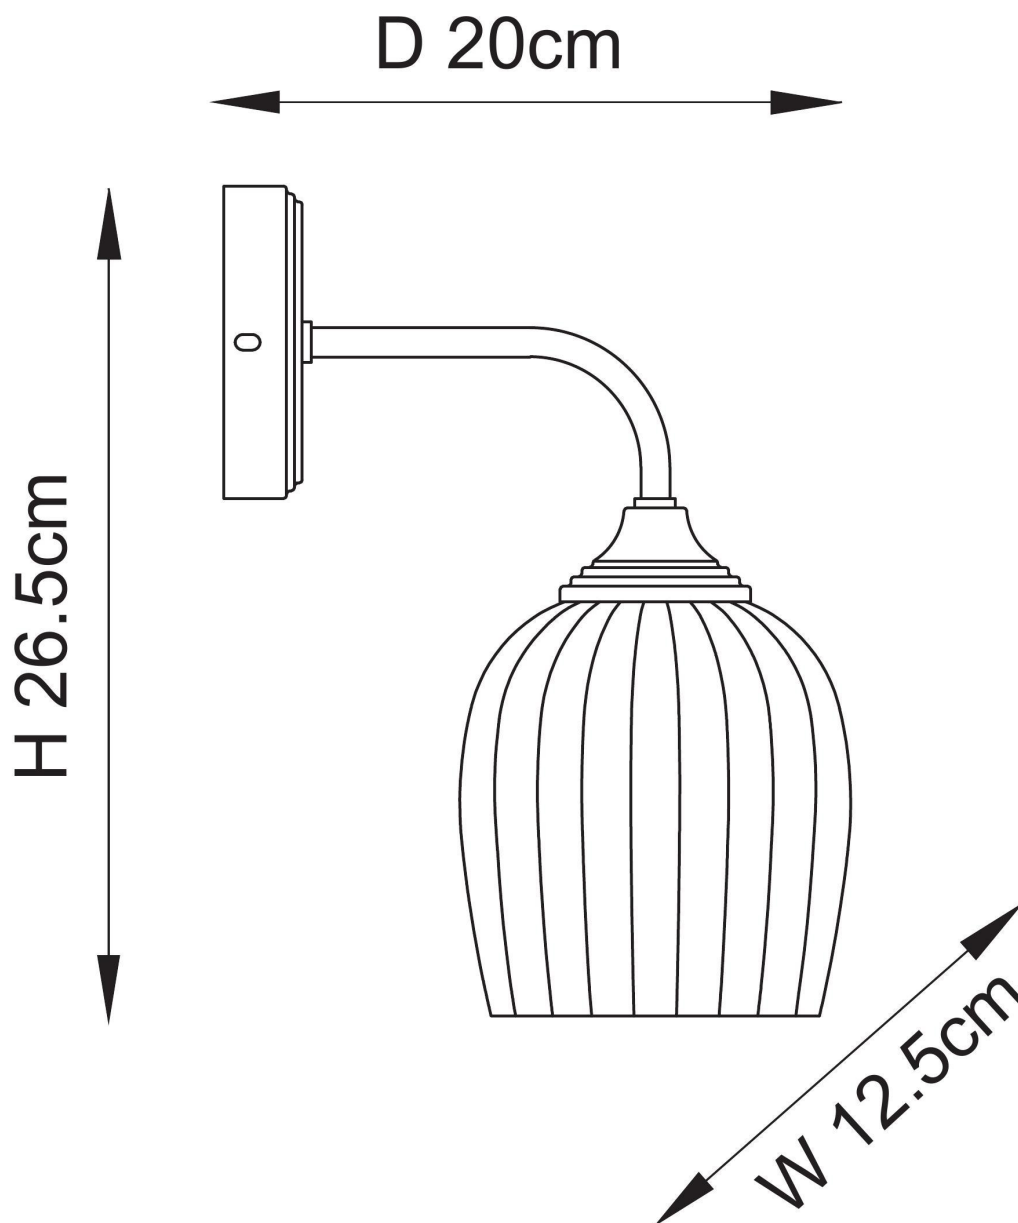

Endon Lighting - Ashcroft - 120627 - Aged Brass Clear Ribbed Glass Wall Light

**CONTACT**