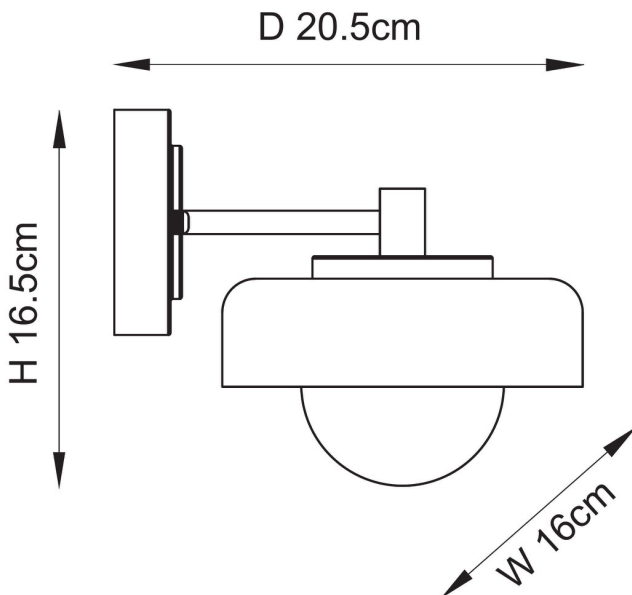

SPECIFICATION

- Ingress protection: IP20
- Class: Class I - Single Insulated, Earthed
- Voltage: 240V