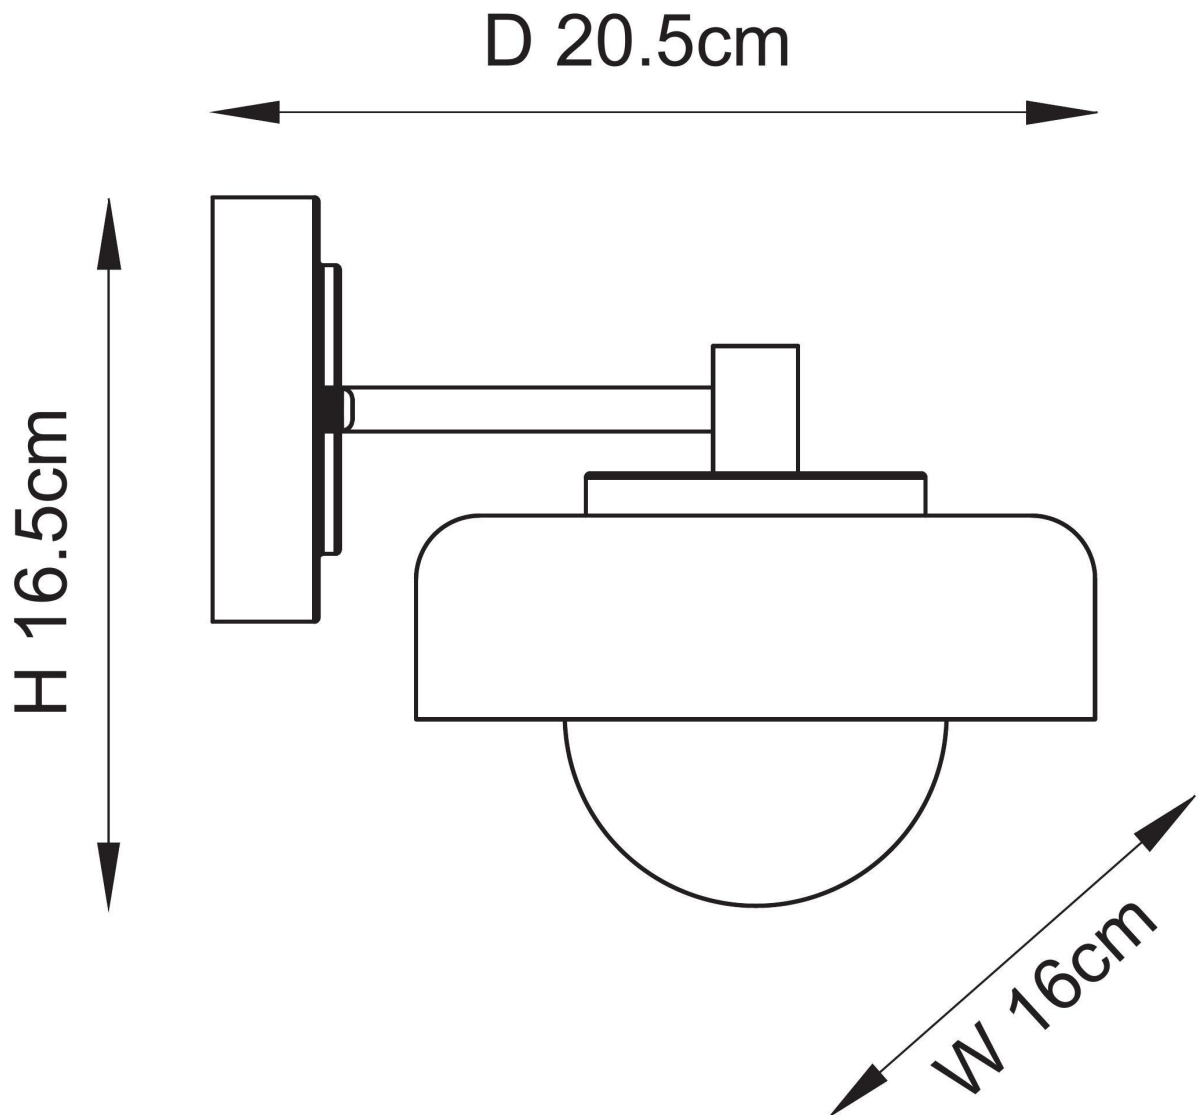

Endon Lighting - Boss - 120630 - Aged Brass Opal Frosted Glass Wall Light

CONTACT