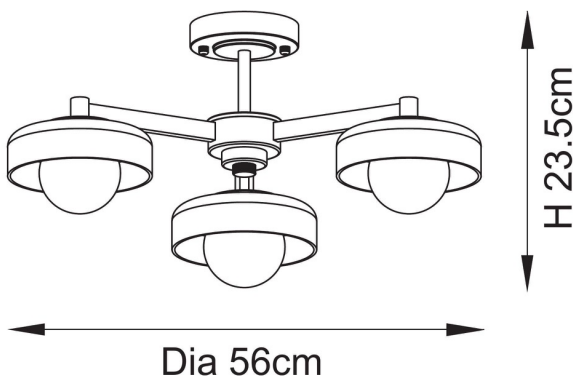

Endon Lighting - Boss - 120631 - Aged Brass Opal Frosted Glass 3 Light Flush Ceiling Light

REFERENCE

- SKU: FCL-31054
- Supplier SKU: 120631
- Barcode: 5016087219124

DESCRIPTION

With a refined mid-century aesthetic, this 3-light semi-flush ceiling light features frosted outer glass shades enveloping opal glass spheres for a beautifully diffused glow. The brushed aged brass metal frame adds warmth and sophistication, while the clean lines and geometric form offer a sleek, modern profile. Perfect for living rooms, dining areas, or hallways, it delivers statement-making style with soft, ambient lighting.

CATEGORY

- Brand: Endon Lighting
- Family: Boss
- Category: Indoor Lighting / Ceiling / Semi

APPEARANCE

- Base: Brushed Aged Brass Plate
- Shade: Opal & Frosted Glass

DIMENSION

- Height: 235mm
- Diameter: 560mm
- Weight: 0kg

LIGHT SOURCE

- Lamp included: No
- Lamp detail: 3 x 3W Max LED G9 (required)
- Dimmable
- Energy class: Not applicable
- Switch: No

SPECIFICATION

- Ingress protection: IP20
- Class: Class I - Single Insulated, Earthed
- Voltage: 240V

CONTACT