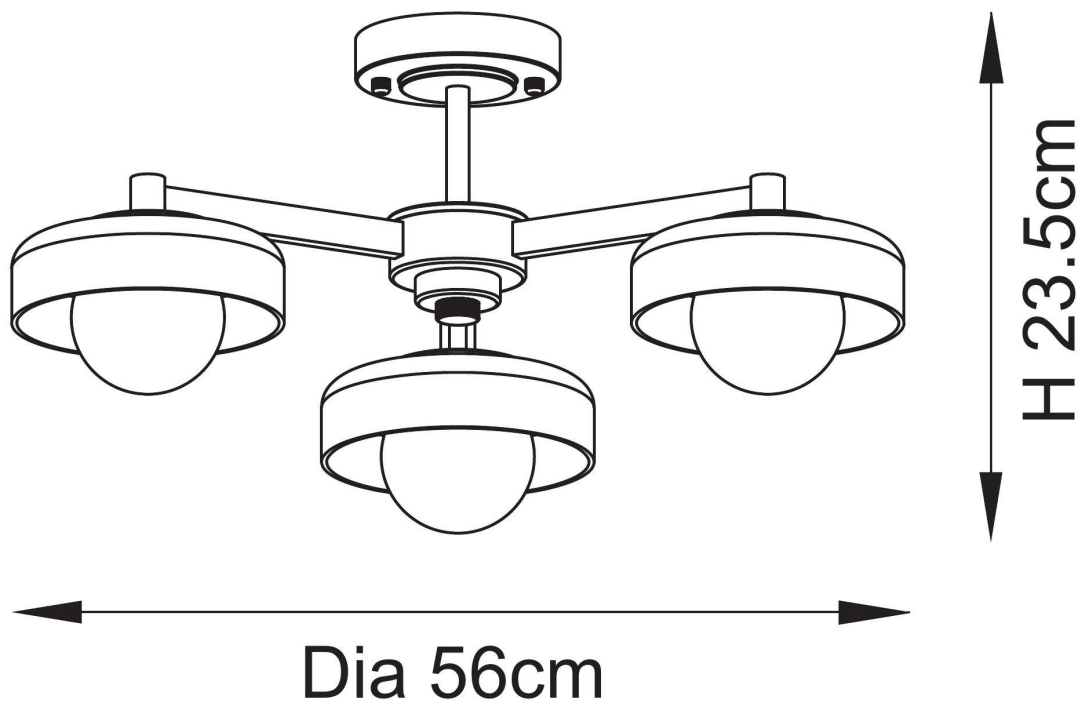

Endon Lighting - Boss - 120631 - Aged Brass Opal Frosted Glass 3 Light Flush Ceiling Light

**CONTACT**