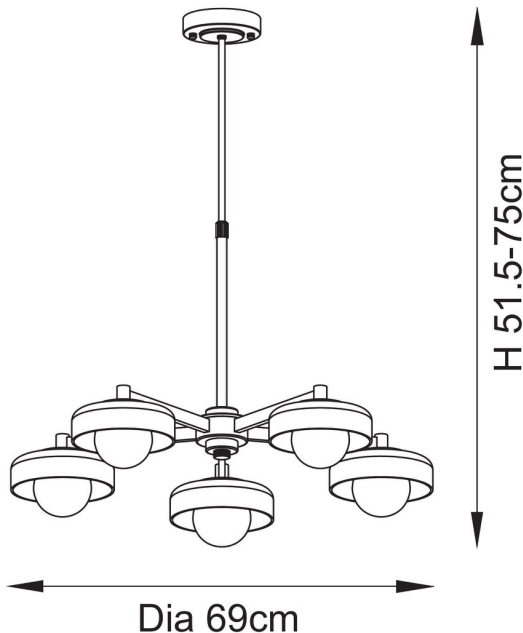

Endon Lighting - Boss - 120632 - Aged Brass Opal Frosted Glass 5 Light Ceiling Pendant Light

REFERENCE

- SKU: FCL-31055
- Supplier SKU: 120632
- Barcode: 5016087219131

DESCRIPTION

Make a bold design statement with this 5-light semi-flush ceiling light, featuring a telescopic height-adjustable stem for tailored installation. Inspired by mid-century style, it pairs frosted outer glass shades with opal inner globes, casting a warm, ambient glow. The brushed aged brass finish lends timeless sophistication, while the clean lines and balanced geometry make it ideal for dining rooms, lounges, or spacious hallways seeking refined retro elegance.

CATEGORY

- Brand: Endon Lighting
- Family: Boss
- Category: Indoor Lighting / Ceiling / Pendant

APPEARANCE

- Base: Brushed Aged Brass Plate
- Shade: Opal & Frosted Glass

DIMENSION

- Height: 515 - 750mm
- Diameter: 690mm
- Weight: 0kg

LIGHT SOURCE

- Lamp included: No
- Lamp detail: 5 x 3W Max LED G9 (required)
- Dimmable
- Energy class: Not applicable
- Switch: No

SPECIFICATION

- Ingress protection: IP20
- Class: Class II - Double Insulated, No Earth
- Voltage: 240V