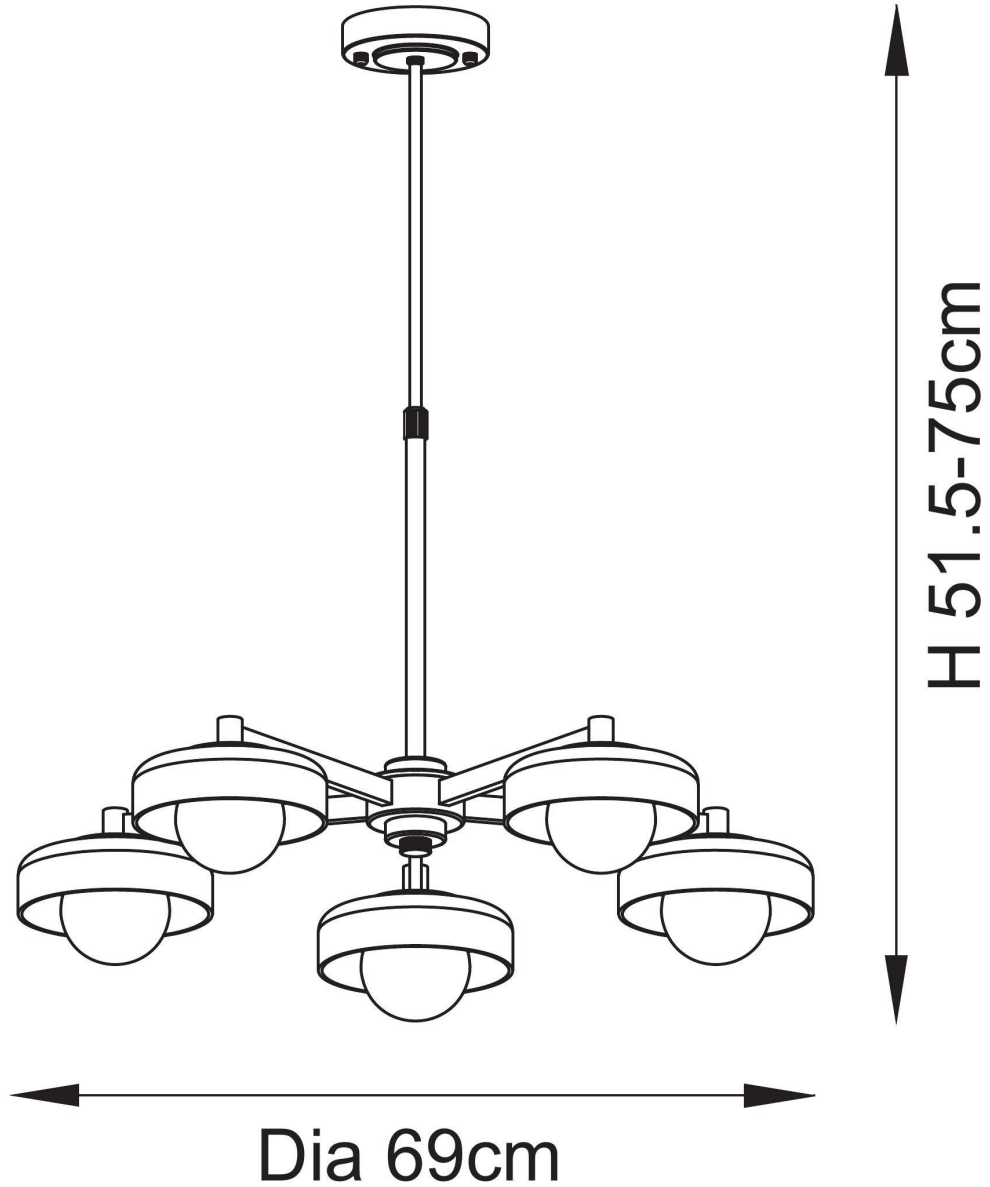

Endon Lighting - Boss - 120632 - Aged Brass Opal Frosted Glass 5 Light Ceiling Pendant Light

CONTACT