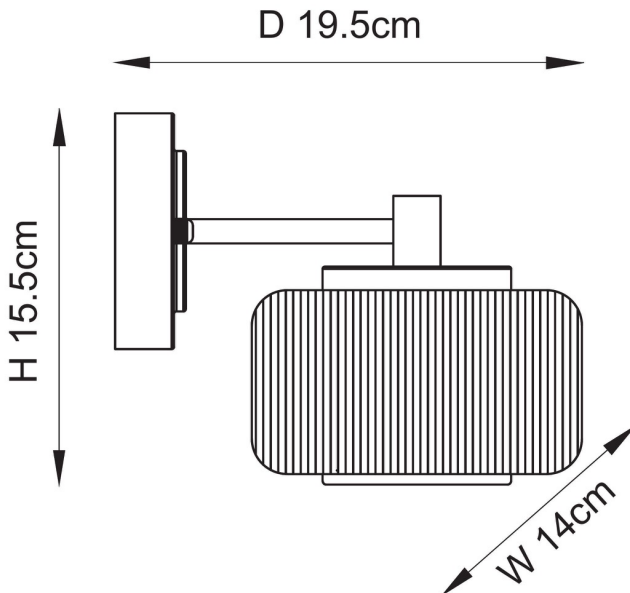

Endon Lighting - Stamford - 120633 - Aged Brass Clear Ribbed Glass Wall Light

REFERENCE

- SKU: FCL-31056
- Supplier SKU: 120633
- Barcode: 5016087219148

DESCRIPTION

A stylish nod to mid-century design, this single wall light features a beautifully ribbed clear glass shade that radiates soft, ambient light with subtle texture. The brushed aged brass metal finish brings warmth and sophistication, perfectly complementing both vintage and contemporary interiors. Ideal for hallways, bedrooms, or living spaces, this elegant fixture effortlessly blends form and function.

CATEGORY

- Brand: Endon Lighting
- Family: Stamford
- Category: Indoor Lighting / Wall / Decorative

APPEARANCE

- Base: Brushed Aged Brass Plate
- Shade: Clear Ribbed Glass

DIMENSION

- Height: 155mm
- Width: 140mm
- Depth: 195mm
- Weight: 0kg

LIGHT SOURCE

- Lamp included: No
- Lamp detail: 3W Max LED G9 (required)
- Dimmable
- Energy class: Not applicable
- Switch: No

SPECIFICATION

- Ingress protection: IP20
- Class: Class I - Single Insulated, Earthed
- Voltage: 240V