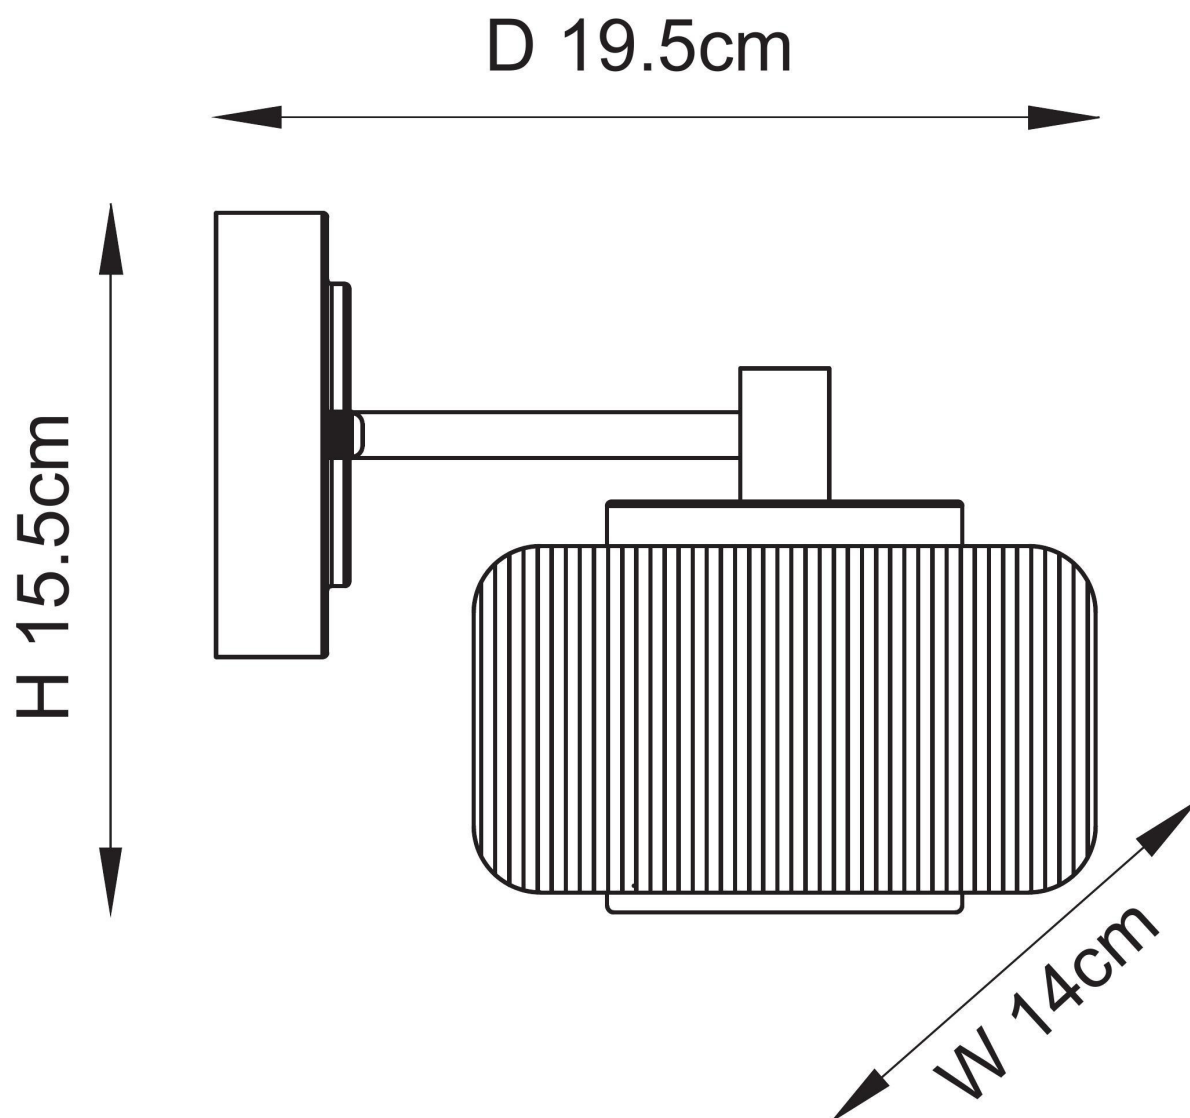

Endon Lighting - Stamford - 120633 - Aged Brass Clear Ribbed Glass Wall Light

CONTACT