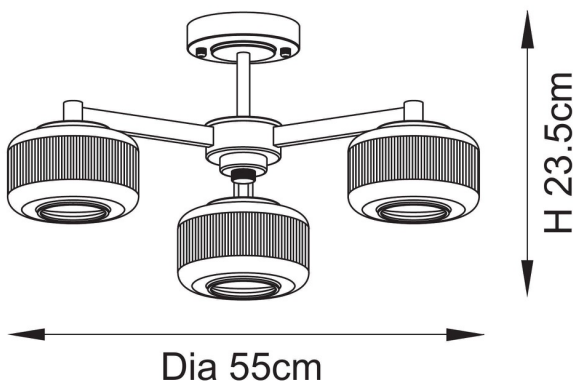

Endon Lighting - Stamford - 120634 - Aged Brass Clear Ribbed Glass 3 Light Flush Ceiling Light

REFERENCE

- SKU: FCL-31057
- Supplier SKU: 120634
- Barcode: 5016087219155

DESCRIPTION

This 3 light semi flush ceiling light showcases a refined mid-century aesthetic with its trio of delicately ribbed glass shades. Each shade casts a soft, diffused glow, beautifully complemented by the brushed aged brass metal finish for a look that exudes warmth and elegance. Perfect for lower ceilings or compact spaces, it offers a stylish timeless solution.

CATEGORY

- Brand: Endon Lighting
- Family: Stamford
- Category: Indoor Lighting / Ceiling / Semi

APPEARANCE

- Base: Brushed Aged Brass Plate
- Shade: Clear Ribbed Glass

DIMENSION

- Height: 235mm
- Diameter: 550mm
- Weight: 0kg

LIGHT SOURCE

- Lamp included: No
- Lamp detail: 3 x 3W Max LED G9 (required)
- Dimmable
- Energy class: Not applicable
- Switch: No

SPECIFICATION

- Ingress protection: IP20
- Class: Class I - Single Insulated, Earthed
- Voltage: 240V