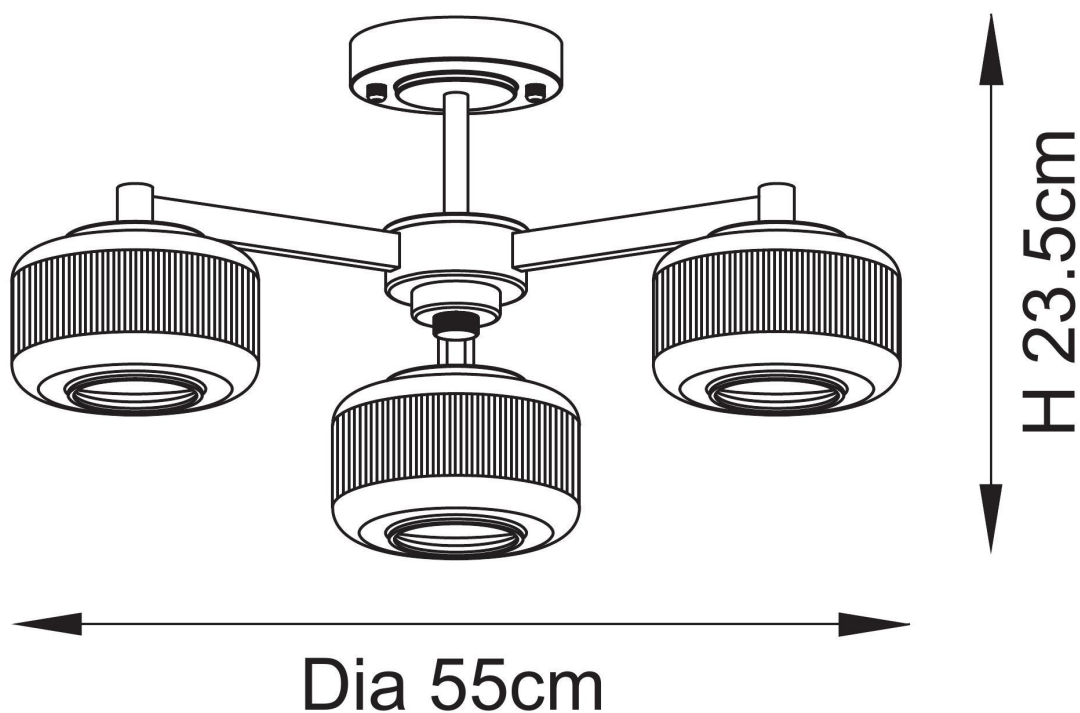

Endon Lighting - Stamford - 120634 - Aged Brass Clear Ribbed Glass 3 Light Flush Ceiling Light

CONTACT