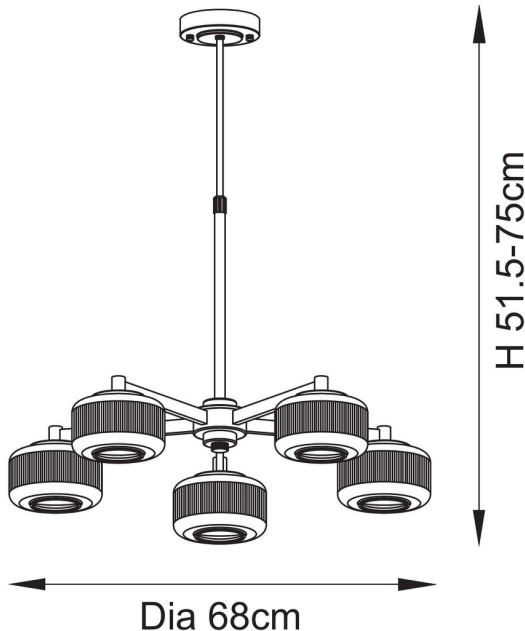

Endon Lighting - Stamford - 120635 - Aged Brass Clear Ribbed Glass 5 Light Ceiling Pendant Light

REFERENCE

- SKU: FCL-31058
- Supplier SKU: 120635
- Barcode: 5016087219162

DESCRIPTION

This 5 light ceiling light blends timeless mid-century style with contemporary flexibility. Featuring elegantly ribbed glass shades and a warm brushed aged brass metal finish, it delivers a sophisticated yet soft illumination. The telescopic stem allows for adjustable height, making it ideal for dining rooms or living spaces where both style and practicality are key.

CATEGORY

- Brand: Endon Lighting
- Family: Stamford
- Category: Indoor Lighting / Ceiling / Pendant

APPEARANCE

- Base: Brushed Aged Brass Plate
- Shade: Clear Ribbed Glass

DIMENSION

- Height: 515 - 750mm
- Diameter: 680mm
- Weight: 0kg

LIGHT SOURCE

- Lamp included: No
- Lamp detail: 5 x 3W Max LED G9 (required)
- Dimmable
- Energy class: Not applicable
- Switch: No

SPECIFICATION

- Ingress protection: IP20
- Class: Class II - Double Insulated, No Earth
- Voltage: 240V