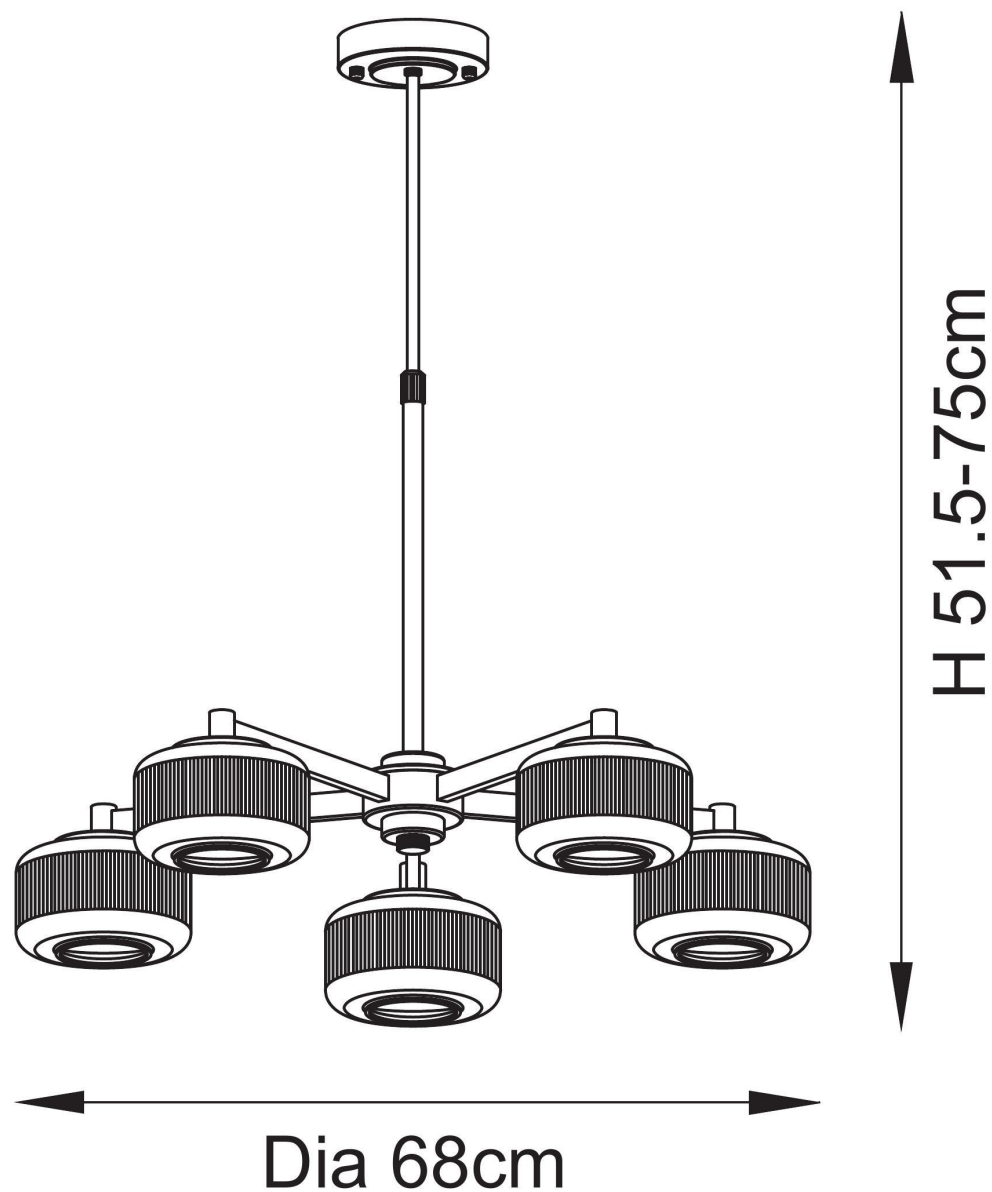

Endon Lighting - Stamford - 120635 - Aged Brass Clear Ribbed Glass 5 Light Ceiling Pendant Light

CONTACT