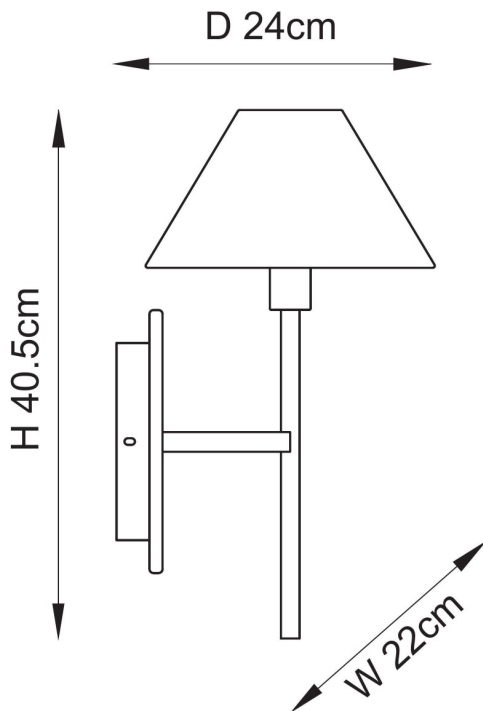

Endon Lighting - Faro - 120636 - Vintage Brass Brown Marble Natural Wall Light

REFERENCE

- SKU: FCL-31059
- Supplier SKU: 120636
- Barcode: 5016087219179

DESCRIPTION

Understated luxury meets natural elegance in this single wall light, featuring a warm tapered linen shade paired with a richly textured Emperor brown marble backplate. The sleek brass-toned arm provides a modern contrast to the organic veining of the marble, while the soft fabric diffuser casts a gentle, ambient glow. Ideal for flanking a mirror, bed, or hallway, it brings refined sophistication and timeless materiality to any interior.

CATEGORY

- Brand: Endon Lighting
- Family: Faro
- Category: Indoor Lighting / Wall / Decorative

APPEARANCE

- Base: Vintage Brass Plate
- Shade: Natural Linen
- Detail: Dark Brown Emperor Marble

DIMENSION

- Height: 405mm
- Width: 220mm
- Depth: 240mm
- Weight: 0kg

LIGHT SOURCE

- Lamp included: No
- Lamp detail: 6W Max LED E14 SES (required)
- Dimmable
- Energy class: Not applicable
- Switch: No

SPECIFICATION

- Ingress protection: IP20
- Class: Class I - Single Insulated, Earthed
- Voltage: 240V