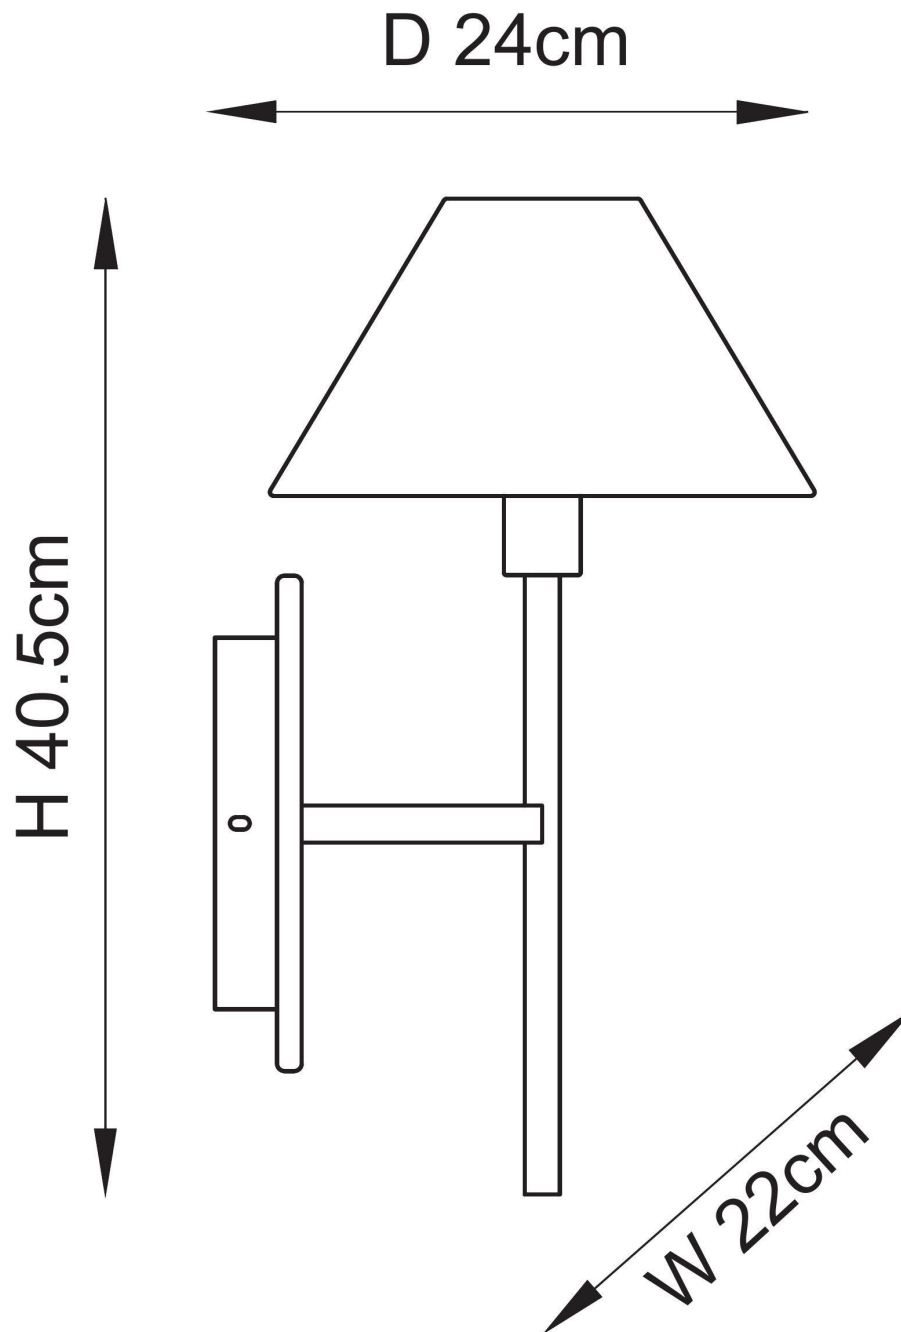

Endon Lighting - Faro - 120636 - Vintage Brass Brown Marble Natural Wall Light

**CONTACT**