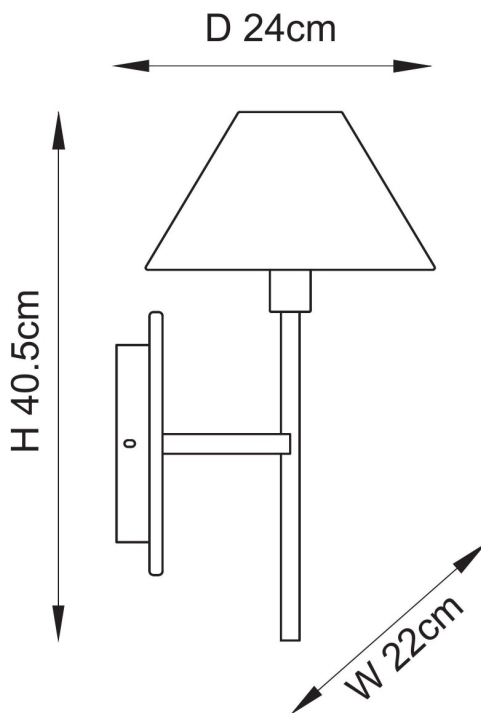

CATEGORY

- Brand: Endon Lighting
- Family: Faro
- Category: Indoor Lighting / Wall / Decorative

APPEARANCE

- Base: Vintage Brass
- Shade: Natural Linen
- Detail: Natural Travertine Stone

DIMENSION

- Height: 405mm
- Width: 220mm
- Depth: 240mm
- Weight: 0kg

LIGHT SOURCE

- Lamp included: No
- Lamp detail: 6W Max LED E14 SES (required)
- Dimmable
- Energy class: Not applicable
- Switch: No

SPECIFICATION

- Ingress protection: IP20
- Class: Class I - Single Insulated, Earthed
- Voltage: 240V