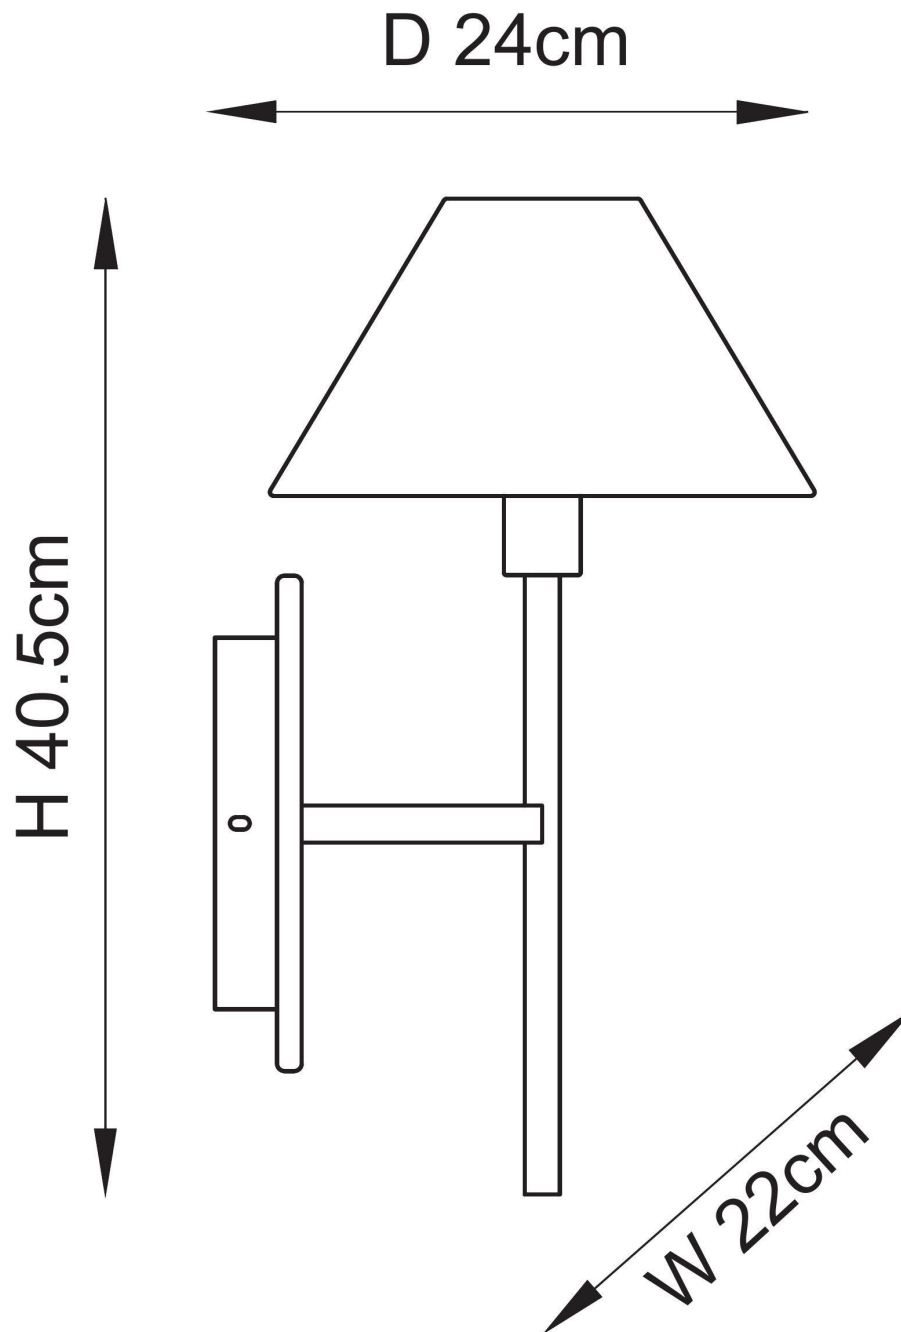

Endon Lighting - Faro - 120637 - Vintage Brass Travertine Stone Natural Wall Light

**CONTACT**