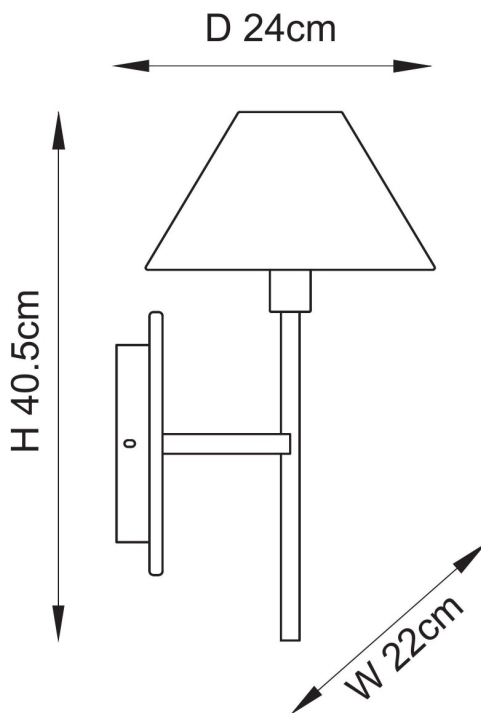

CATEGORY

- Brand: Endon Lighting
- Family: Faro
- Category: Indoor Lighting / Wall / Decorative

APPEARANCE

- Base: Vintage Brass Plate
- Shade: Natural Linen
- Detail: White Volakas Marble

DIMENSION

- Height: 405mm
- Width: 220mm
- Depth: 240mm
- Weight: 0kg

LIGHT SOURCE

- Lamp included: No
- Lamp detail: 6W Max LED E14 SES (required)
- Dimmable
- Energy class: Not applicable
- Switch: No

SPECIFICATION

- Ingress protection: IP20
- Class: Class I - Single Insulated, Earthed
- Voltage: 240V