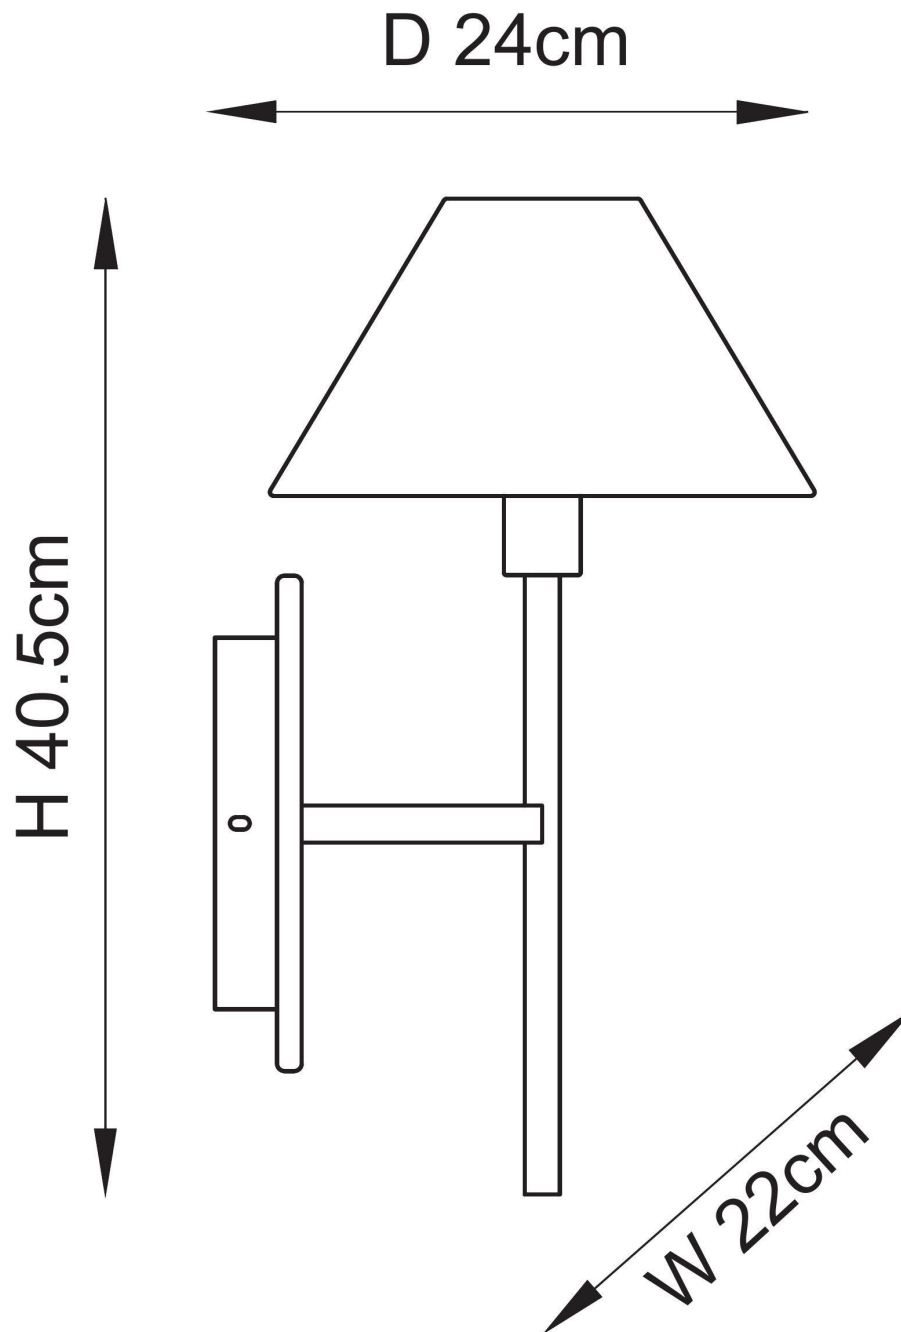

Endon Lighting - Faro - 120638 - Vintage Brass White Marble Natural Wall Light

CONTACT