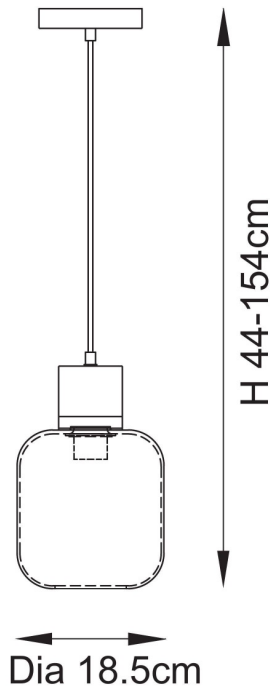

CATEGORY

- Brand: Endon Lighting
- Family: Travi
- Category: Indoor Lighting / Ceiling / Single

APPEARANCE

- Base: Vintage Brass Plate
- Shade: Clear Glass
- Detail: Natural Travertine Stone

DIMENSION

- Height: 440 - 1540mm
- Diameter: 185mm
- Weight: 0kg

LIGHT SOURCE

- Lamp included: No
- Lamp detail: 10W Max LED E27 ES (required)
- Dimmable
- Energy class: Not applicable
- Switch: No

SPECIFICATION

- Ingress protection: IP20
- Class: Class I - Single Insulated, Earthed
- Voltage: 240V