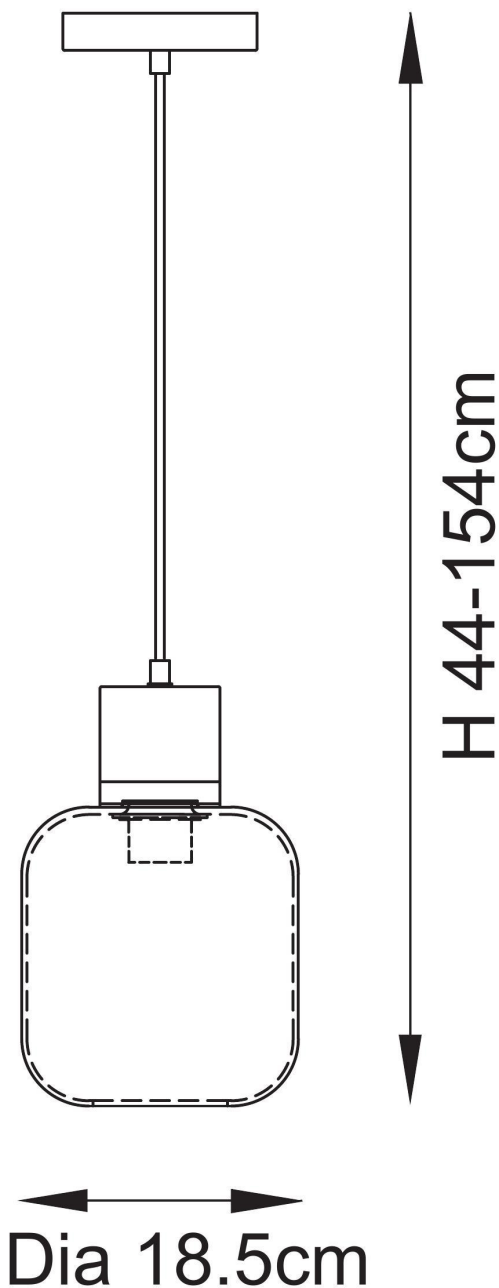

Endon Lighting - Travi - 120658 - Vintage Brass Travertine Stone Clear Glass Ceiling Pendant Light

CONTACT