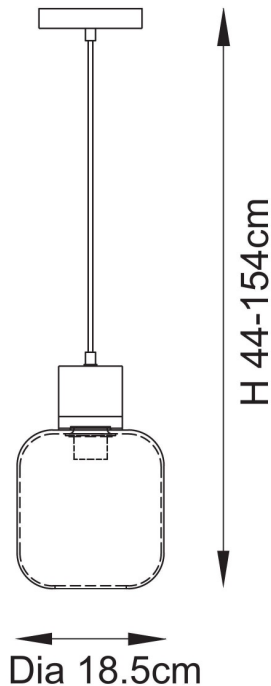

CATEGORY

- Brand: Endon Lighting
- Family: Travi
- Category: Indoor Lighting / Ceiling / Single

APPEARANCE

- Base: Vintage Brass Plate
- Shade: Clear Glass
- Detail: Dark Brown Emperor Marble

DIMENSION

- Height: 440 - 1540mm
- Diameter: 185mm
- Weight: 0kg

LIGHT SOURCE

- Lamp included: No
- Lamp detail: 10W Max LED E27 ES (required)
- Dimmable
- Energy class: Not applicable
- Switch: No

SPECIFICATION

- Ingress protection: IP20
- Class: Class I - Single Insulated, Earthed
- Voltage: 240V