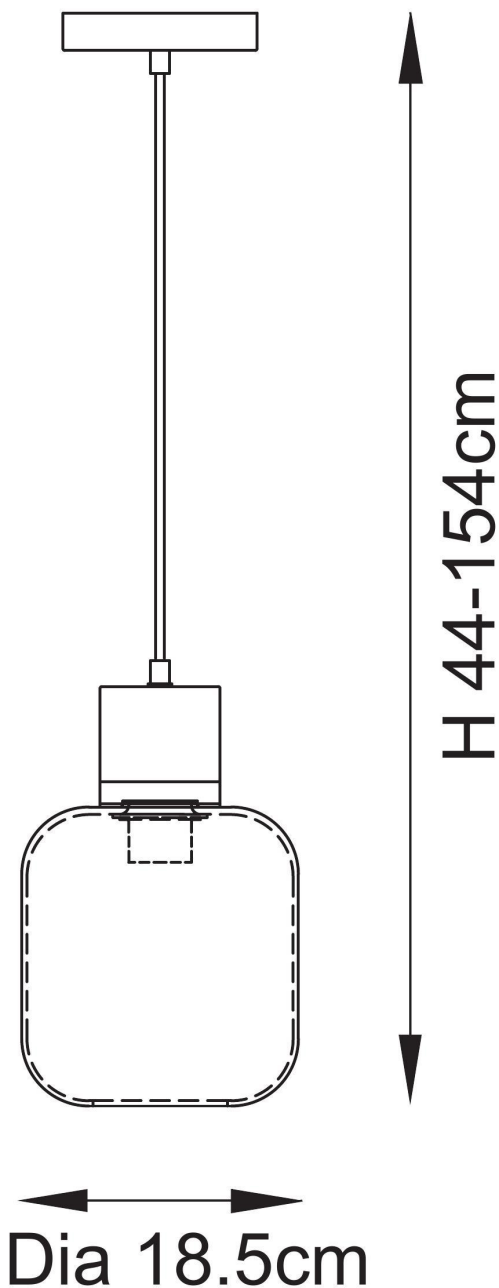

Endon Lighting - Travi - 120659 - Vintage Brass Brown Marble Clear Glass Ceiling Pendant Light

**CONTACT**