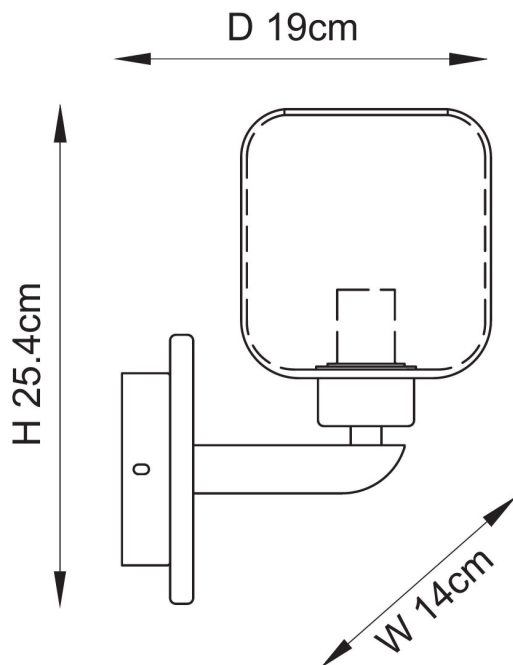

CATEGORY

- Brand: Endon Lighting
- Family: Travi
- Category: Indoor Lighting / Wall / Decorative

APPEARANCE

- Base: Vintage Brass Plate
- Shade: Clear Glass
- Detail: White Volakas Marble

DIMENSION

- Height: 260mm
- Width: 142mm
- Depth: 190mm
- Weight: 0kg

LIGHT SOURCE

- Lamp included: No
- Lamp detail: 6W Max LED E14 SES (required)
- Dimmable
- Energy class: Not applicable
- Switch: No

SPECIFICATION

- Ingress protection: IP20
- Class: Class I - Single Insulated, Earthed
- Voltage: 240V