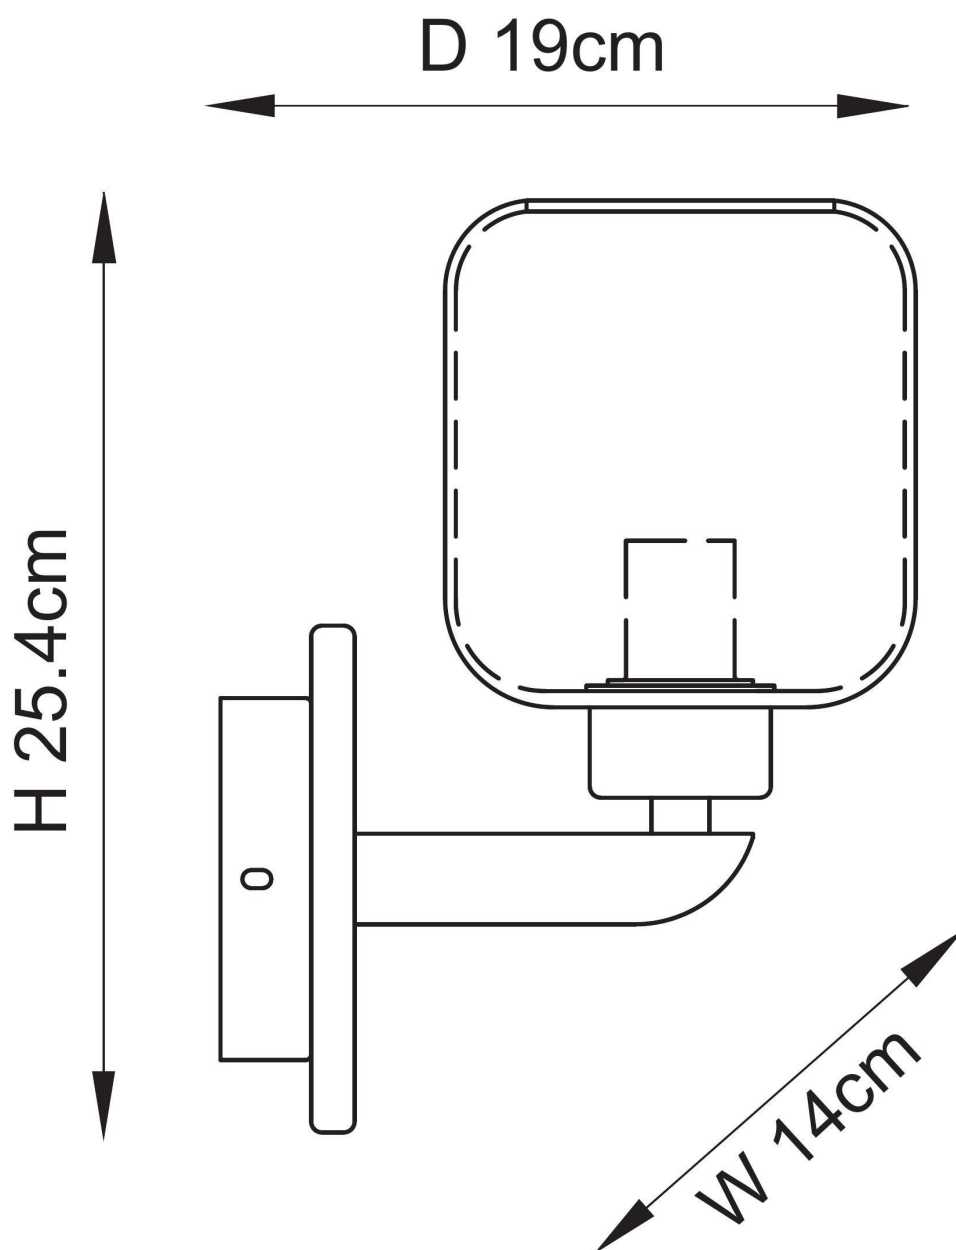

Endon Lighting - Travi - 120660 - Vintage Brass White Marble Clear Glass Wall Light

CONTACT