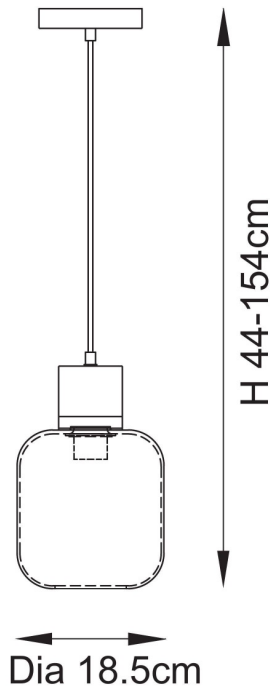

SPECIFICATION

- Ingress protection: IP20
- Class: Class I - Single Insulated, Earthed
- Voltage: 240V