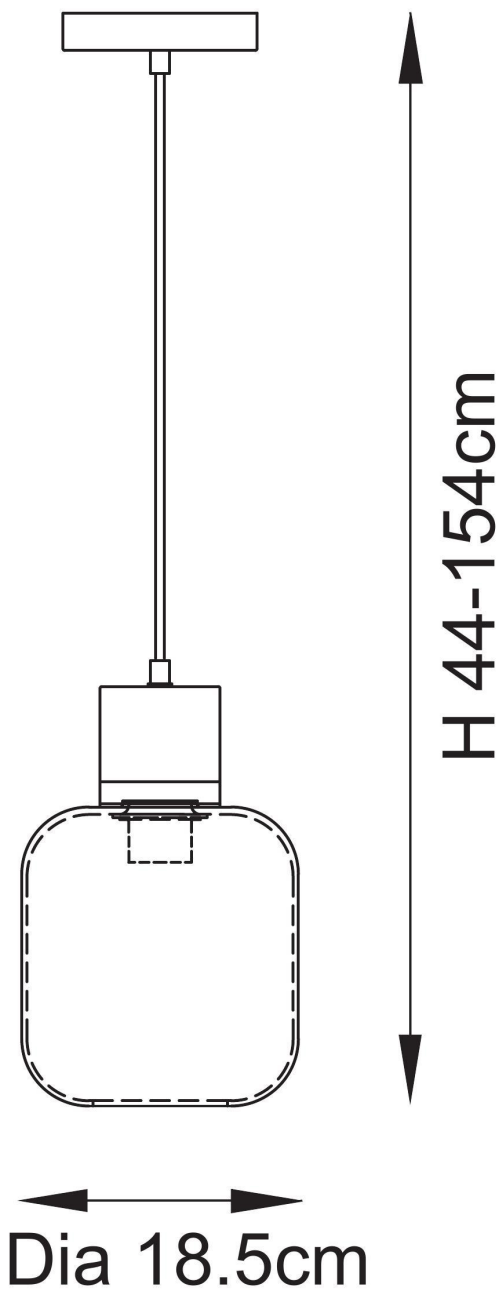

Endon Lighting - Travi - 120661 - Vintage Brass White Marble Clear Glass Ceiling Pendant Light

CONTACT