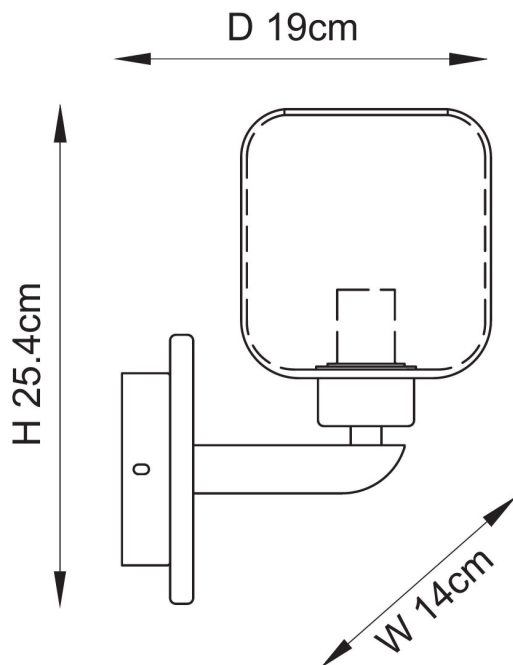

CATEGORY

- Brand: Endon Lighting
- Family: Travi
- Category: Indoor Lighting / Wall / Decorative

APPEARANCE

- Base: Vintage Brass Plate
- Shade: Clear Glass
- Detail: Natural Travertine Stone

DIMENSION

- Height: 260mm
- Width: 142mm
- Depth: 192mm
- Weight: 0kg

LIGHT SOURCE

- Lamp included: No
- Lamp detail: 6W Max LED E14 SES (required)
- Dimmable
- Energy class: Not applicable
- Switch: No

SPECIFICATION

- Ingress protection: IP20
- Class: Class I - Single Insulated, Earthed
- Voltage: 240V