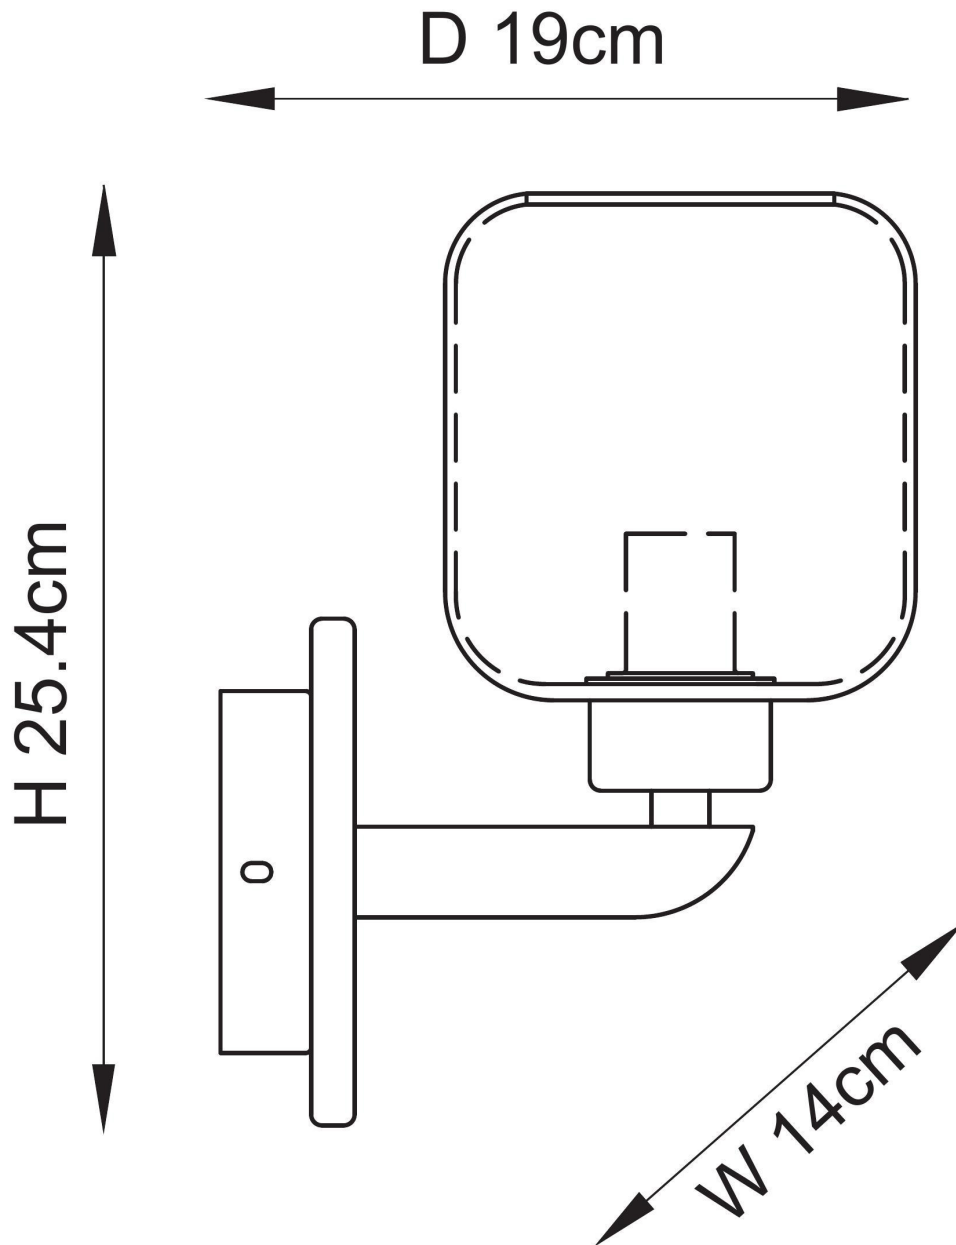

Endon Lighting - Travi - 120662 - Vintage Brass Travertine Stone Clear Glass Wall Light

**CONTACT**