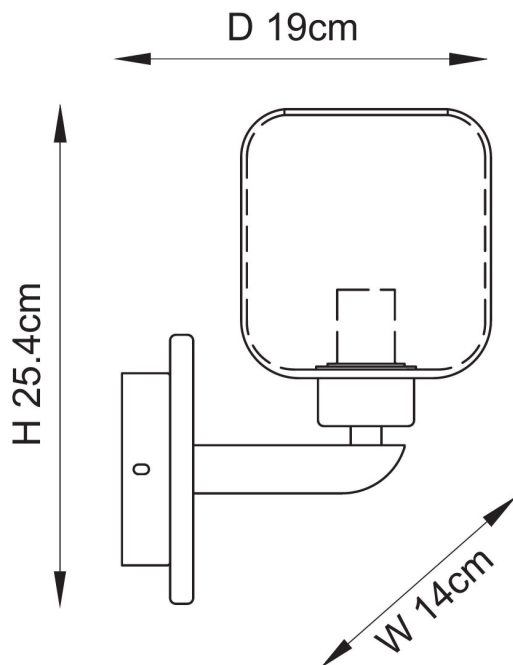

CATEGORY

- Brand: Endon Lighting
- Family: Travi
- Category: Indoor Lighting / Wall / Decorative

APPEARANCE

- Base: Vintage Brass Plate
- Shade: Clear Glass
- Detail: Dark Brown Emperor Marble

DIMENSION

- Height: 260mm
- Width: 142mm
- Depth: 192mm
- Weight: 0kg

LIGHT SOURCE

- Lamp included: No
- Lamp detail: 6W Max LED E14 SES (required)
- Dimmable
- Energy class: Not applicable
- Switch: No

SPECIFICATION

- Ingress protection: IP20
- Class: Class I - Single Insulated, Earthed
- Voltage: 240V