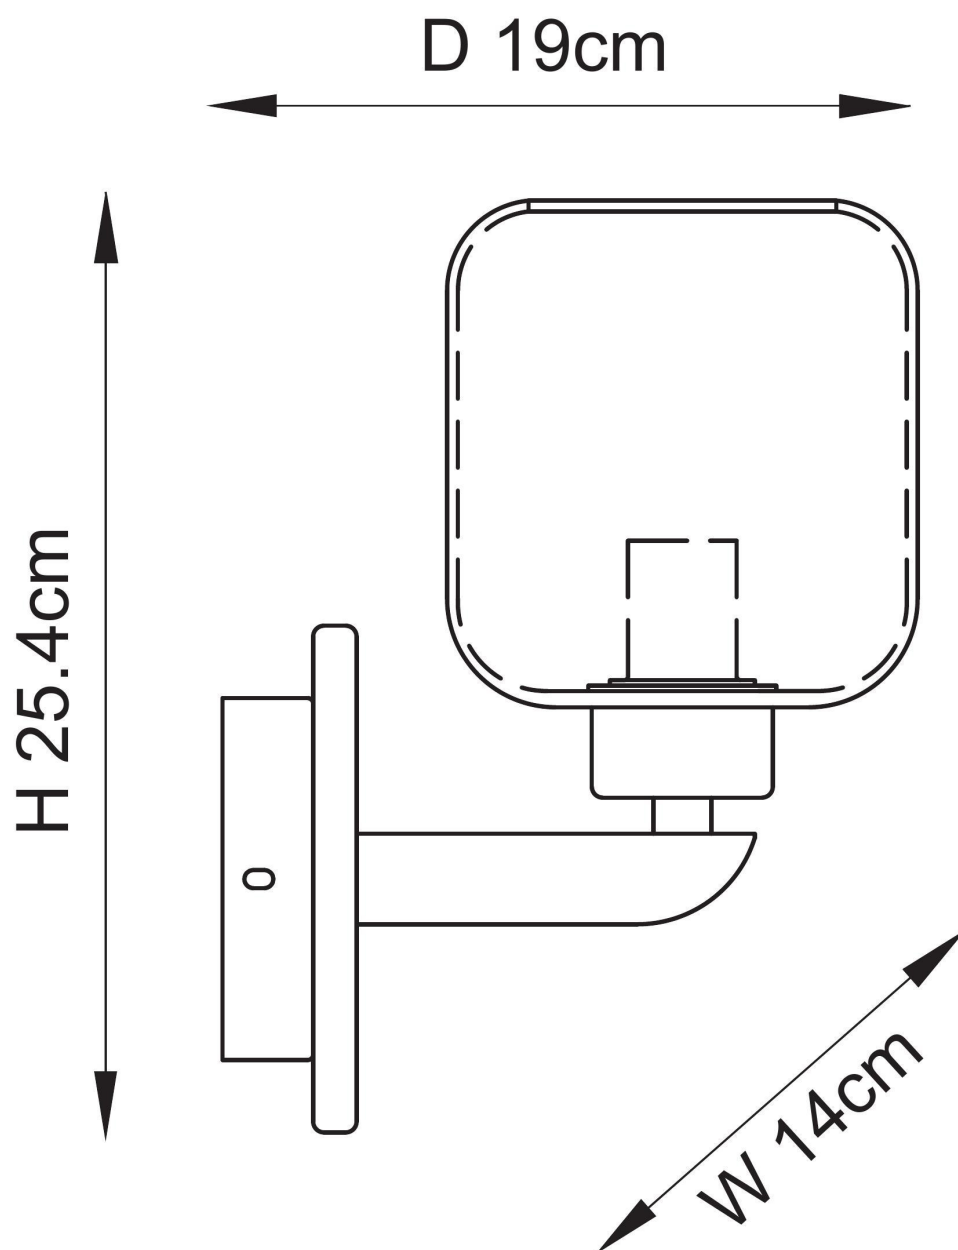

Endon Lighting - Travi - 120663 - Vintage Brass Brown Marble Clear Glass Wall Light

**CONTACT**