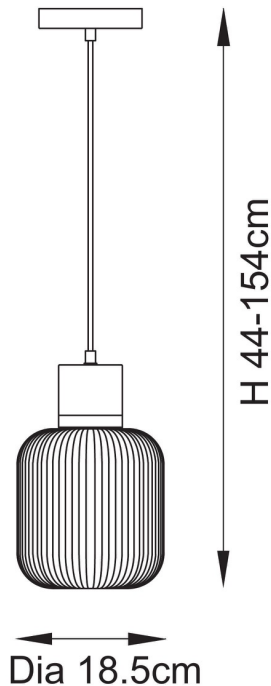

Endon Lighting - Travi - 120664 - Vintage Brass Travertine Stone Clear Ribbed Glass Ceiling Pendant Light

REFERENCE

- SKU: FCL-31068
- Supplier SKU: 120664
- Barcode: 5016087219261

DESCRIPTION

Elevate your interiors with this effortlessly stylish single pendant light, combining natural textures with sleek metallic accents. A smooth travertine stone top pairs beautifully with a warm brass collar, suspending a softly rounded clear ribbed glass shade that showcases the bulb within. Hung from a matching brass ceiling rose with a slim black fabric flex, this pendant makes a striking feature over kitchen islands, dining tables, or in contemporary living spaces. Understated yet elegant, it offers a perfect balance of modern refinement and organic warmth.

CATEGORY

- Brand: Endon Lighting
- Family: Travi
- Category: Indoor Lighting / Ceiling / Single

APPEARANCE

- Base: Vintage Brass Plate
- Shade: Clear Ribbed Glass
- Detail: Natural Travertine Stone

DIMENSION

- Height: 440 - 1540mm
- Diameter: 185mm
- Weight: 0kg

LIGHT SOURCE

- Lamp included: No
- Lamp detail: 10W Max LED E27 ES (required)
- Dimmable
- Energy class: Not applicable
- Switch: No

SPECIFICATION

- Ingress protection: IP20
- Class: Class I - Single Insulated, Earthed
- Voltage: 240V