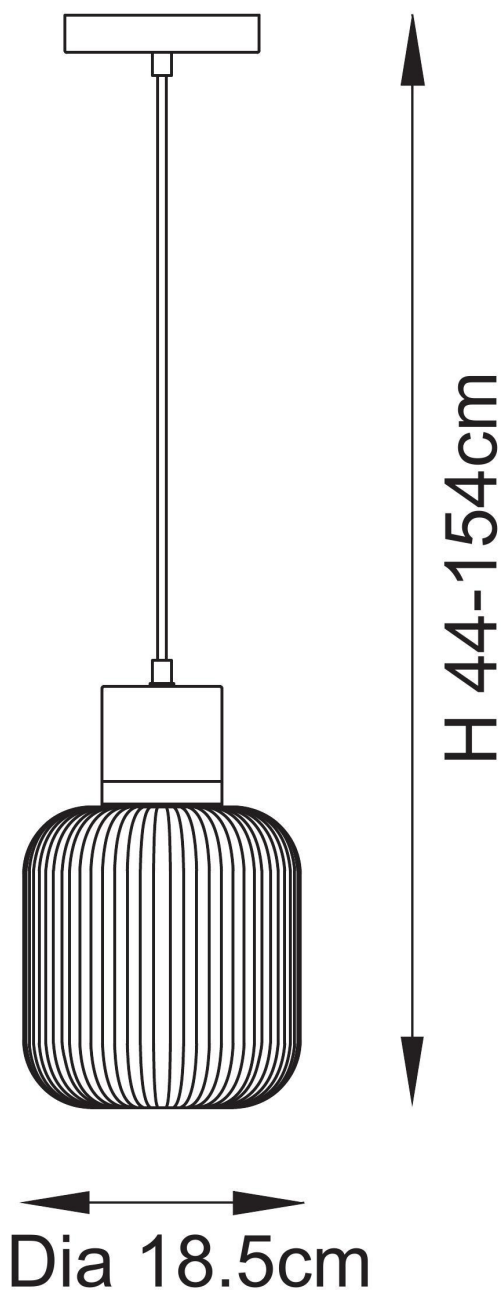

Endon Lighting - Travi - 120664 - Vintage Brass Travertine Stone Clear Ribbed Glass Ceiling Pendant Light

CONTACT