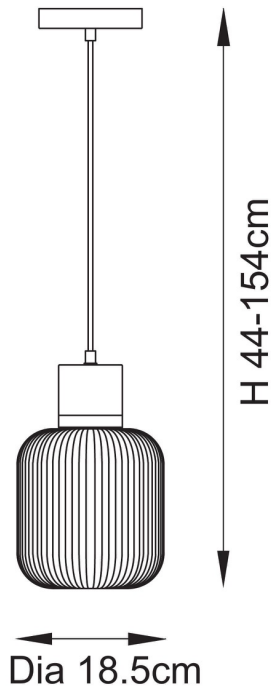

Endon Lighting - Travi - 120665 - Vintage Brass Brown Marble Clear Ribbed Glass Ceiling Pendant Light

REFERENCE

- SKU: FCL-31069
- Supplier SKU: 120665
- Barcode: 5016087219278

DESCRIPTION

Infuse your space with contemporary sophistication using this single pendant light, crafted with rich materials and elegant form. A bold cylinder of dark brown Emperor marble sits proudly above a warm brushed brass collar, suspending a softly curved clear ribbed glass shade that beautifully reveals the light source within. Finished with a coordinating brass ceiling rose and sleek black fabric flex, this pendant is perfect for adding a touch of modern luxury above kitchen islands, dining tables or in statement clusters. The contrasting tones of stone, metal and glass lend a timeless appeal with a modern edge.

CATEGORY

- Brand: Endon Lighting
- Family: Travi
- Category: Indoor Lighting / Ceiling / Single

APPEARANCE

- Base: Vintage Brass Plate
- Shade: Clear Ribbed Glass
- Detail: Dark Brown Emperor Marble

DIMENSION

- Height: 440 - 1540mm
- Diameter: 185mm
- Weight: 0kg

LIGHT SOURCE

- Lamp included: No
- Lamp detail: 10W Max LED E27 ES (required)
- Dimmable
- Energy class: Not applicable
- Switch: No

SPECIFICATION

- Ingress protection: IP20
- Class: Class I - Single Insulated, Earthed
- Voltage: 240V