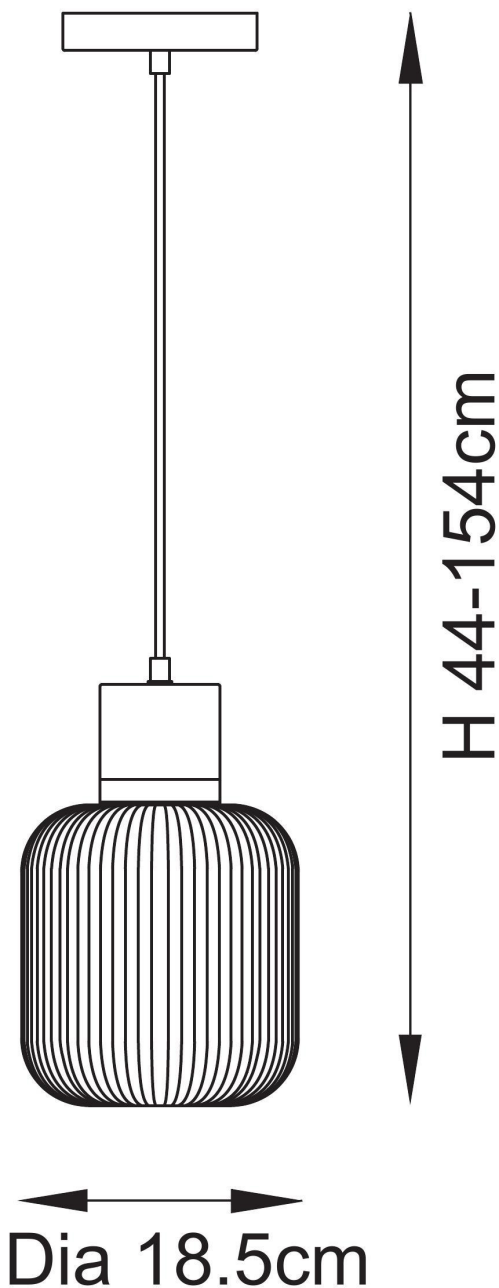

Endon Lighting - Travi - 120665 - Vintage Brass Brown Marble Clear Ribbed Glass Ceiling Pendant Light

**CONTACT**