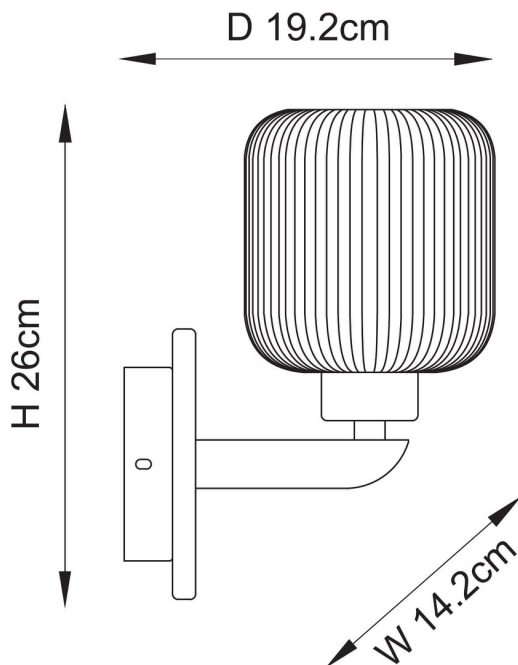

SPECIFICATION

- Ingress protection: IP20
- Class: Class I - Single Insulated, Earthed
- Voltage: 240V